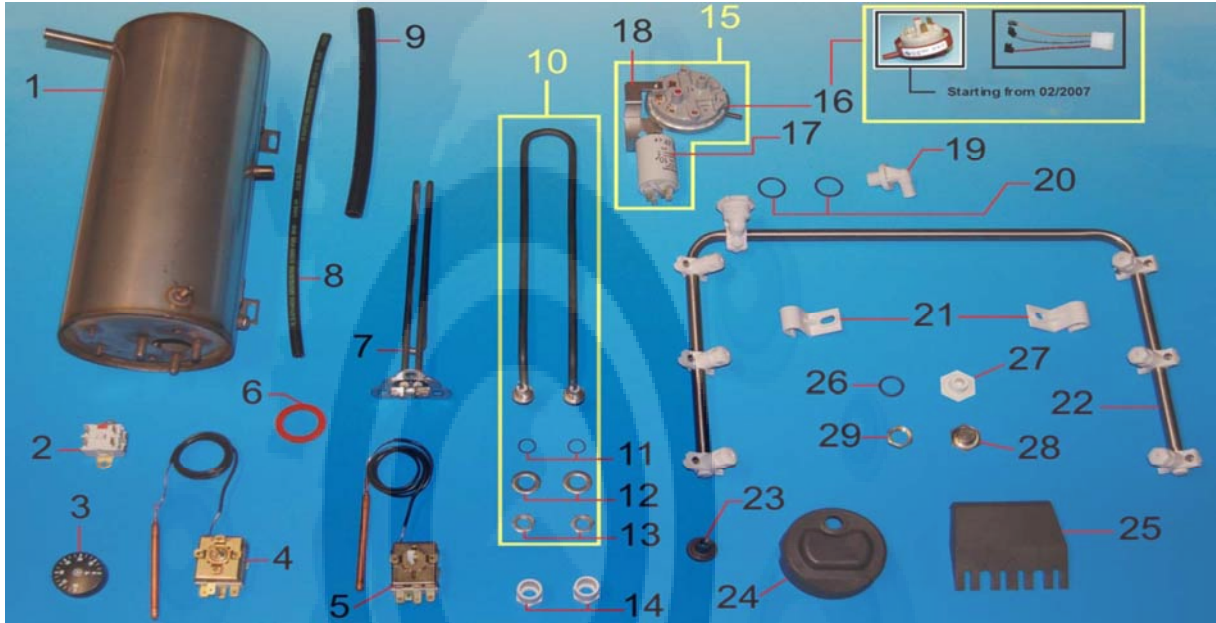

This guide is for informational purposes only. Omniwash UK makes no warranties or guarantees, express, implied or statutory, as to the information in this document.

RINSE ASSEMBLY OMPG350

Item No.	Product Code	Description
1	GB11NT	Boiler
2	CESB454	Rinse safety thermal switch
3	CEMTB	Knob, thermostat
4	CETB85	Adjustable control thermostat
5	CETV55	Fixed wash control thermostat
6	G42303S	Rinse element seal, small
7	CERB2712	Rinse element, 2700W
8	TG510DS	Rinse aid tube to boiler
9	TG1117	Standard rinse hose 11mm bore
10	CERV18	Wash element, 1800 W
11	ORRV	O rings for wash element
12	VRP12I	Flat washer, diameter 12 mm
13	VDRV	Lock nut
14	CEPRV0	Protection, wash element
15	AM0SQPCCS1C	Assembly, press. switch and capacitor
16	CEPR	Air pressure switch
17	CECN10	Capacitor 10 mi-F
18	AM0SQPCCS	Bracket
19	GRS06B	Inlet elbow
20	OR128	O ring 128
21	GRS05B	Securing clamp
22	GRS1QBCM	Fixed rinse arm complete
23	GB09V0	Securing nut, rinse element guard, small
24	GB08V0	Rinse element guard, small
25	CEPRTV0	Thermostat protection
26	OR122	O ring 122
27	D0T38PB	Tank plug, plastic, 3/8"
28	D0T38	Tank plug, 3/8"
29	D038A	Brass lock nut 3/8"