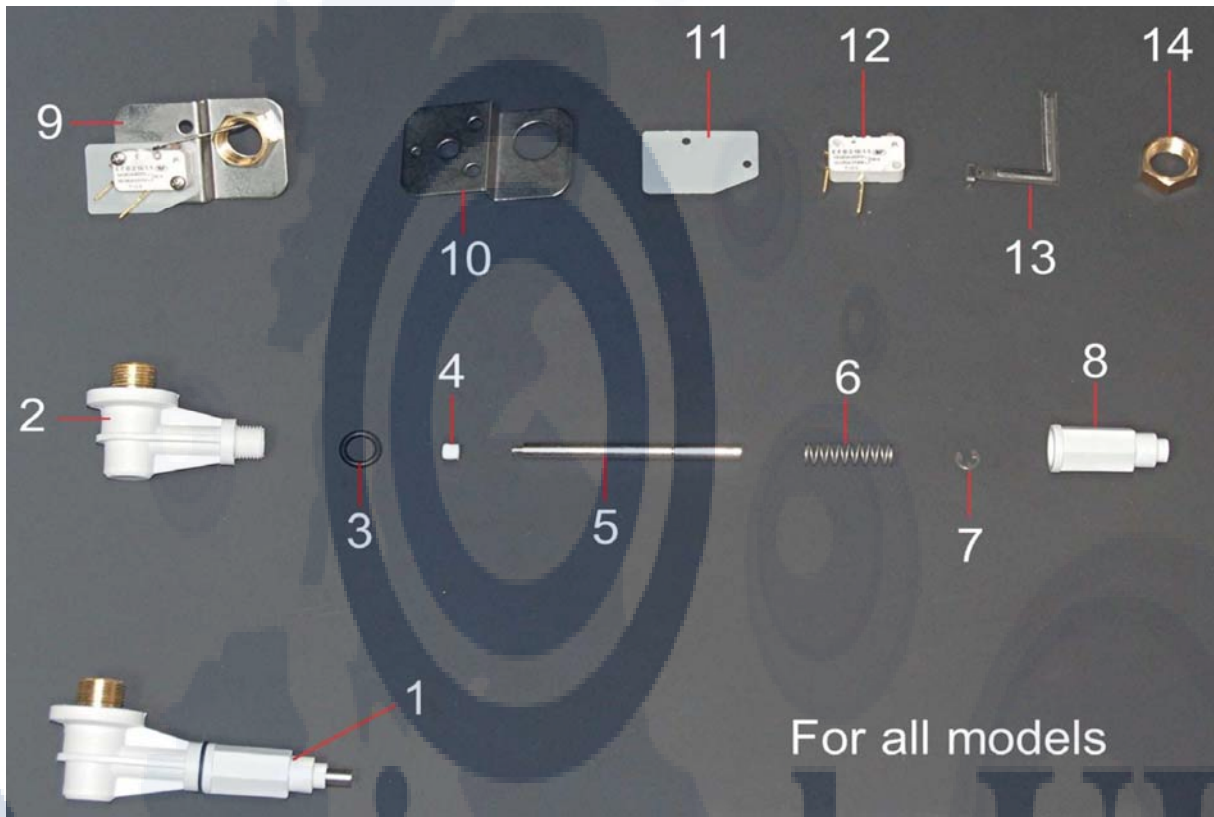

Item No.	Product Code	Description
1	CEDPPFD	Inner switch, latched
2	CESPV6	Lamp assembly, 6mm, green
3	CEPBPF	Inner push button momentary
4	CESPA6	Lamp assembly, 6mm, orange
5	CETP25SF	Support for indicator button
6	CECBCTB2	Earth grounding wire
7	GMPI1D25RDP	Steel inner control panel

This guide is for informational purposes only. Omniwash UK makes no warranties or guarantees, express, implied or statutory, as to the information in this document.

ELECTRIC COMPONENT ASSEMBLY

Item No.	Product Code	Description
1	CECBJ	Lower loom
2	CEFI6	Cable clamp
3	CEM0S	3-way terminal block
4	CETF150J05	Cycle timer, 2.1/2 mins, type B
5	CEPCEBCSL	Electric component box body
6	CECTF	4-p contactor
7	CEFA	Suppressor
8	CECE25J	Electric supply cable
9	CEPCECCSL	Electric component box lid
10	CECBJCC	Electrical component assembly

This guide is for informational purposes only. Omniwash UK makes no warranties or guarantees, express, implied or statutory, as to the information in this document.

DOOR MICRO SWITCH

Item No.	Product Code	Description
1	CEMP1823B	Door plunger assembly
2	CEMP18B	Door plunger elbow
3	OR4036	O ring 4036
4	CEMPPIB	Push rod end cap
5	CEMP21	Push rod
6	CEMP20	Door plunger spring
7	CEMP22	Circlip
8	CEMP23B	Door plunger body
9	CEMP12CSC	Door switch assy complete
10	CEMP13CS	Bracket for door switch
11	CEISOMPNT	Insulating plate
12	CEMP12SM	Door micro switch only
13	CEMP12ACS	Operating arm, right angled
14	D038A	Brass lock nut 3/8"