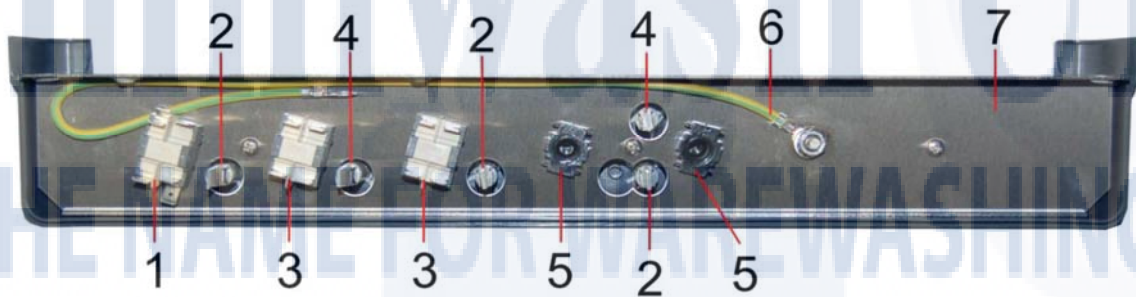

Item No.	Product Code	Description
1	CEDPPFD	Inner switch, latched
2	CESPV6	Lamp assembly, 6mm, green
3	CEPBPF	Inner push button momentary
4	CESPA6	Lamp assembly, 6mm, orange
5	CETP25SF	Support for indicator button
6	CECBCTB2	Earth grounding wire
7	GMPI1D25RDP	Steel inner control panel