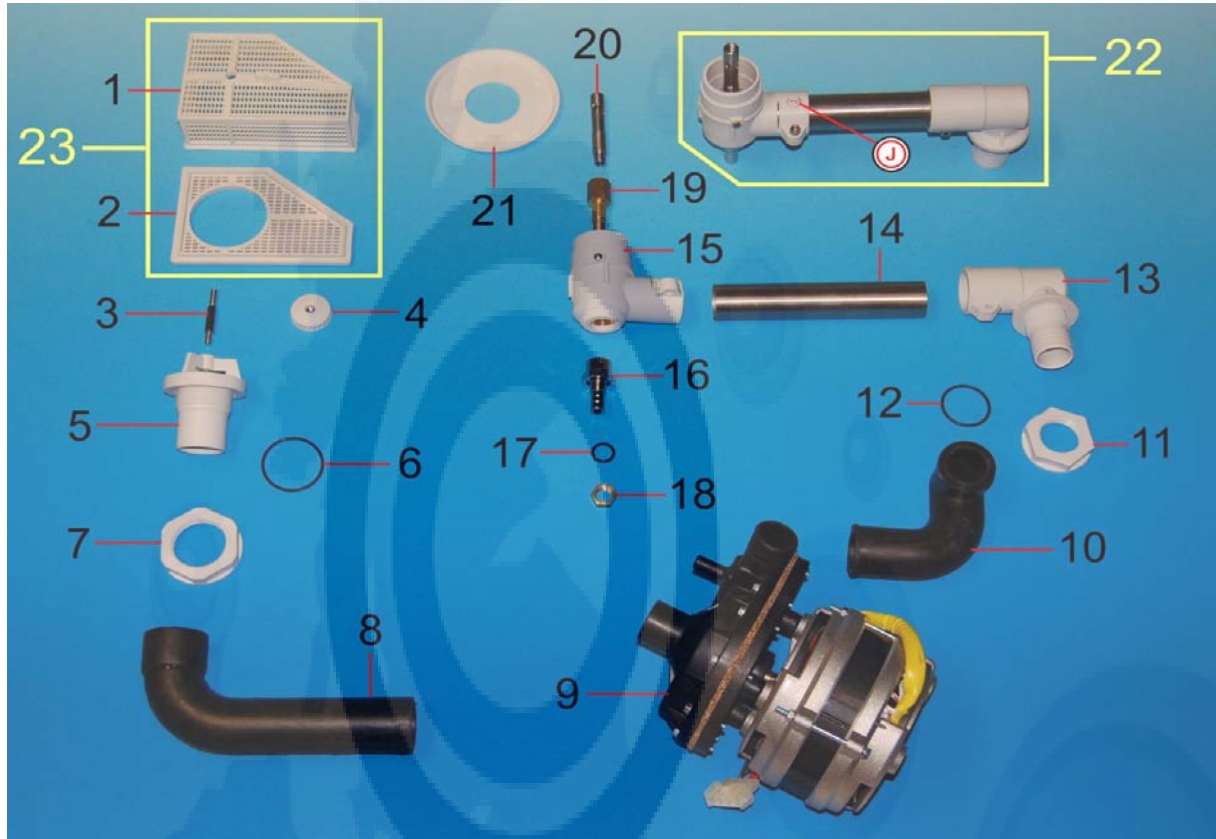

This guide is for informational purposes only. Omniwash UK makes no warranties or guarantees, express, implied or statutory, as to the information in this document.

WASH ASSEMBLY - STATIONARY BASKET

Item No.	Product Code	Description
1	GA115RV0	Plastic filter upper body
2	GA115RAV0	Plastic filter base
3	GAGS1299	Filter spindle
4	GA013B	Filter retaining nut
5	GA111B	Drain filter boss
6	OR3168	O-ring 3168
7	DP114	Plastic nut
8	GA18	Inlet hose
9	EP30	Wash pump complete, 0.3 HP
10	GL1T22	Outlet hose
11	DP1	Nut 1"
12	OR3131	O-ring 3131
13	LI126FCB	Wash elbow and column
14	LI12830	Wash extension tube
15	LI029CBB	Bottom boss assembly
16	LI133FOT	Rinse support
17	OR117	O-ring 117
18	D014	Brass nut 1/4"
19	LI130	Spindle extension
20	LI18F	Stainless steel upper spindle
21	LI034PV0	Deflector disk
22	GLICQ1JBCOMP	Lower elbow and boss assembly complete
23	GA115RCBV0	Plastic filter, complete