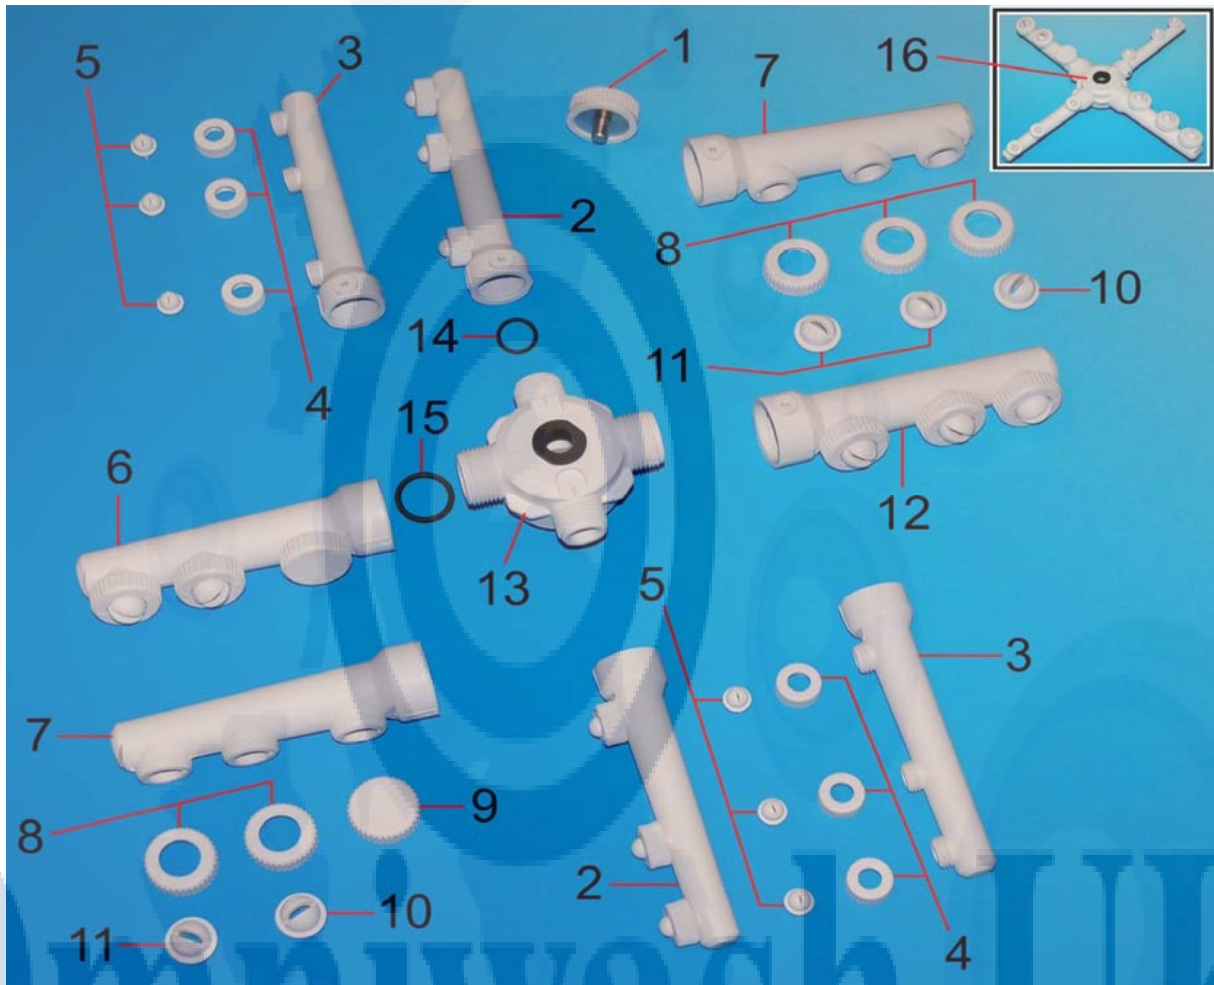

This guide is for informational purposes only. Omniwash UK makes no warranties or guarantees, express, implied or statutory, as to the information in this document.

CONTROL PANEL

Item No.	Product Code	Description
1	GMPS1CSPLGR	Top panel, ABS, grey
1A	GMPS1CSPL	Top panel, ABS, black
1B	GMPS1CSPLV	Top panel, ABS, green
2	CEIN3012	"ON-OFF" switch
3	CEPUC3012	Cycle start switch
4	CEPUR3012	Rinse push button
5	CESPE32	Cover, orange
6	CESPE31	Cover, green
7	CECBSPCCS	Upper loom
8	CESP27	Warning light, orange
9	CESP27V	Warning light, green

This guide is for informational purposes only. Omniwash UK makes no warranties or guarantees, express, implied or statutory, as to the information in this document.

ROTATING WASH ARM

Item No.	Product Code	Description
1	LS09PB	Spindle retaining nut
2	LSI16CDSB	LH rinse arm complete
3	LSI16CB	Rinse arm only
4	LSI021B	Locating nut for rinse jets
5	LSI020B	Rinse jet
6	LSI16BSB	LH wash arm, complete
7	LSI16BB	Wash arm only
8	LSI017B	Locating nut for wash jets
9	LSI018B	Wash arm blank
10	LSI016B	Wash jet, LH, marked S
11	LSI015B	Wash jet, RH marked D
12	LSI16BDB	RH wash arm complete
13	LSI0607AB	Centre boss c/w bushes
14	OR118	O ring 118
15	OR124	O ring 124
16	LSI16BBB	Rotating wash assembly complete