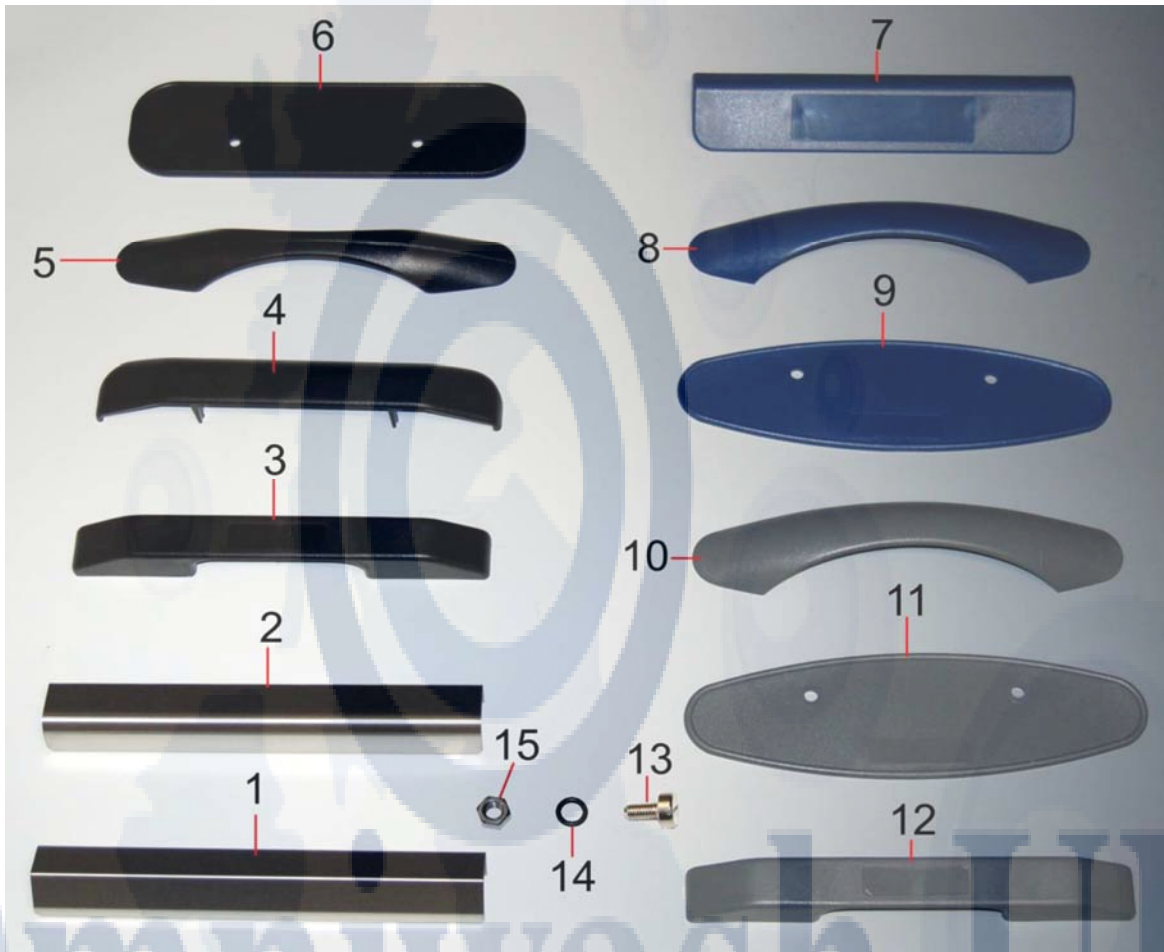

This guide is for informational purposes only. Omniwash UK makes no warranties or guarantees, express, implied or statutory, as to the information in this document.

HANDLES

Item No.	Product Code	Description
1	AM010R	Handle, Stainless steel, angled section
2	AM010F	Handle, Stainless steel, round section
3	AM010PA	Handle, black, thru grip, angled.
4	AM010PC	Handle, black, closed grip, curved
5	AM010SW	Handle, black, thru grip, double curved
6	AM010SMH	Handle backplate, rectangular
7	AM010SIM	Handle, blue, closed grip, rectangular
8	AM010MD25	Handle, blue, thru grip, oval
9	AM010CD25	Handle backplate, blue, oval
10	AM010MD25GR	Handle, grey, thru grip, oval
11	AM010CD25GR	Handle backplate, grey, oval
12	AM010PAGR	Handle, grey, thru grip, angled
13	VVSP6100	Screw, door handle fixing
14	OR106	O-Ring, door handle screw
15	VD6I	Nut, M6