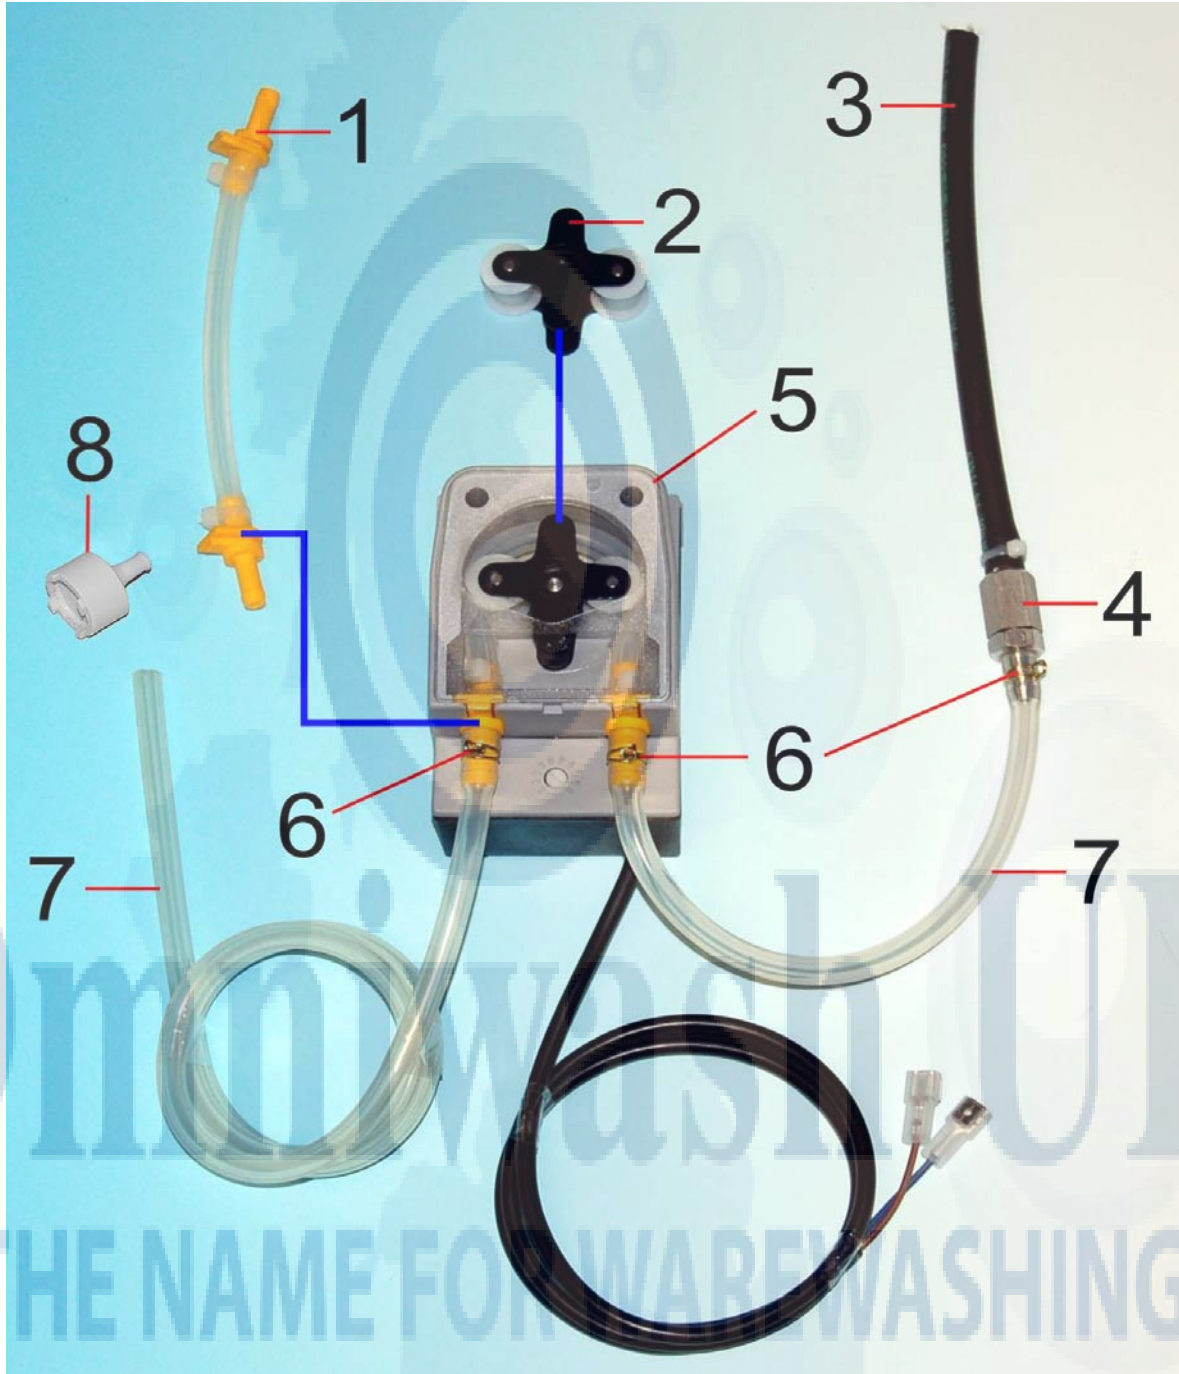

This guide is for informational purposes only. Omniwash UK makes no warranties or guarantees, express, implied or statutory, as to the information in this document.

RINSE-AID INJECTOR

Item No.	Product Code	Description
1	DS10NT	Inlet nipple
2	G16221F	Seal for injector
3	DS8S	Non return valve, rubber
4	VVTCC445Z	Special screw
5	DS3	Injector front body
6	DS24	Brass nut 20x4x14
7	OR103	O ring 103
8	DS1	Adjusting screw
9	DSVNR12	Housing for non return valve
10	DSVNR13	1/4" Ball for non return valve
11	DSVNR14	Spring for non return valve
12	DSVNR16	Special disk for non return valve
13	DSVNR17NT	Outlet nipple
14	DS4	Spring for diaphragm
15	OR422	O ring 42x2
16	DS06M3	Diaphragm
17	DS15	Seal 64x50x1 for diaphragm
18	DS15A	Injector rear body
19	DSAM3NT	Rinse aid injector, complete
20	DS227	Injector operating hose, small
21	TG510DS	Rinse aid tube to boiler
22	TSIL48	Silicone rinse aid inlet tube
23	D0SVFFC	Foot valve with filter

This guide is for informational purposes only. Omniwash UK makes no warranties or guarantees, express, implied or statutory, as to the information in this document.

PERISTALTIC RINSE AID DISPENSER

Item No.	Product Code	Description
1	D0STSILSKC	Peristaltic rinse aid tube with fittings
2	D0SPRRSKC	Rotating pump head, rinse aid
3	TG510DS	Rinse aid tube to boiler
4	D0SVNRSKC	Non return valve
5	D0SBRIETLE	Rinse-aid pump housing
6	FAM710	Wire clip for tube
7	TSIL48	Silicone rinse aid inlet tube
8	D0SVFFC	Foot valve with filter