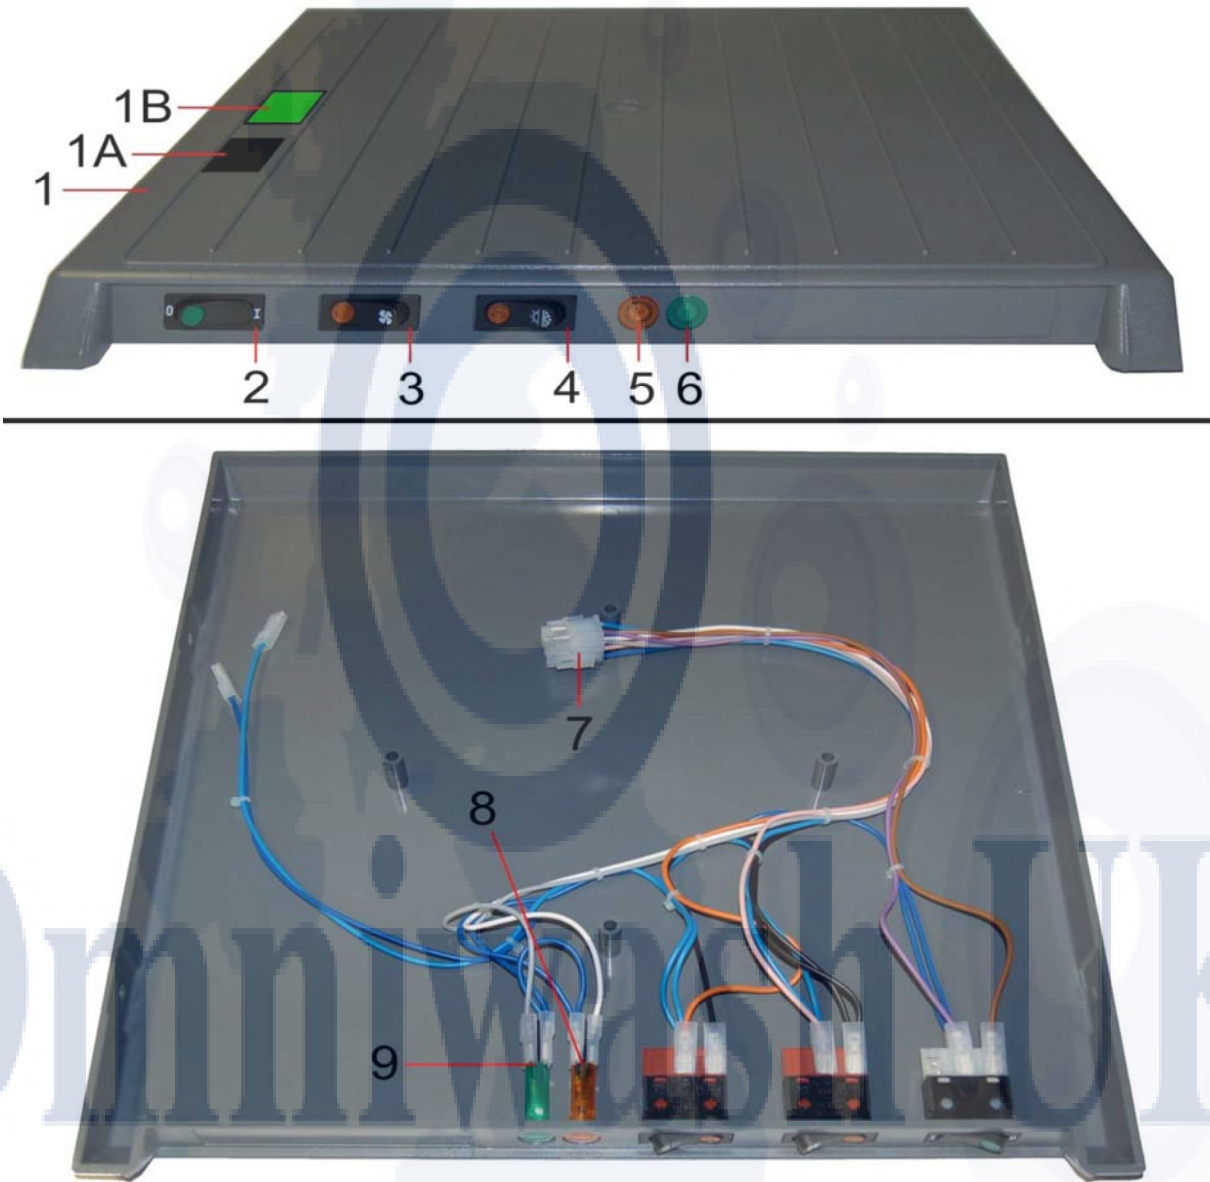

This guide is for informational purposes only. Omniwash UK makes no warranties or guarantees, express, implied or statutory, as to the information in this document.

FIXED RINSE ARM

Item No.	Product Code	Description
1	GRS1Q	Steel tube for top rinse
2	GRS06B	Inlet elbow
3	OR128	O ring 128
4	GRS03B	Rinse connection clamp
5	GRS04B	Rinse tube clamp
6	GR019BBCOMP	Rinse jet clamp assembly
7	GR019DB	Rinse jet rear clamp
8	OR106	O ring 106
9	GR019GB	Rinse arm plug
10	GR019BB	Rinse jet base
11	GR021B	Rinse jet spinner
12	GR020B	Rinse jet
13	GRS05B	Securing clamp
14	GRS1QBCM	Fixed rinse arm complete

This guide is for informational purposes only. Omniwash UK makes no warranties or guarantees, express, implied or statutory, as to the information in this document.

FIXED RINSE ARM

Item No.	Product Code	Description
1	GR019ANTB	Rinse arm upper support
2	GR021B	Rinse jet spinner
3	GR020B	Rinse jet
4	GR019BBCOMP	Rinse jet clamp assembly
5	GR019DB	Rinse jet rear clamp
6	GR019BB	Rinse jet base
7	OR106	O ring 106
8	GR019GB	Rinse arm plug
9	GR119C	Steel rinse tube
9A	GR1A19C	Steel rinse tube, tall model
10	GR119INB	Steel rinse tube assembly, mod.1
10A	GR1A19INB	Steel rinse tube assembly, tall model

This guide is for informational purposes only. Omniwash UK makes no warranties or guarantees, express, implied or statutory, as to the information in this document.

CONTROL PANEL

Item No.	Product Code	Description
1	GMPS1CSPLGR	Top panel, ABS, grey
1A	GMPS1CSPL	Top panel, ABS, black
1B	GMPS1CSPLV	Top panel, ABS, green
2	CEIN3012	"ON-OFF" switch
3	CEPUC3012	Cycle start switch
4	CEPUR3012	Rinse push button
5	CESPE32	Cover, orange
6	CESPE31	Cover, green
7	CECBSPCCS	Upper loom
8	CESP27	Warning light, orange
9	CESP27V	Warning light, green