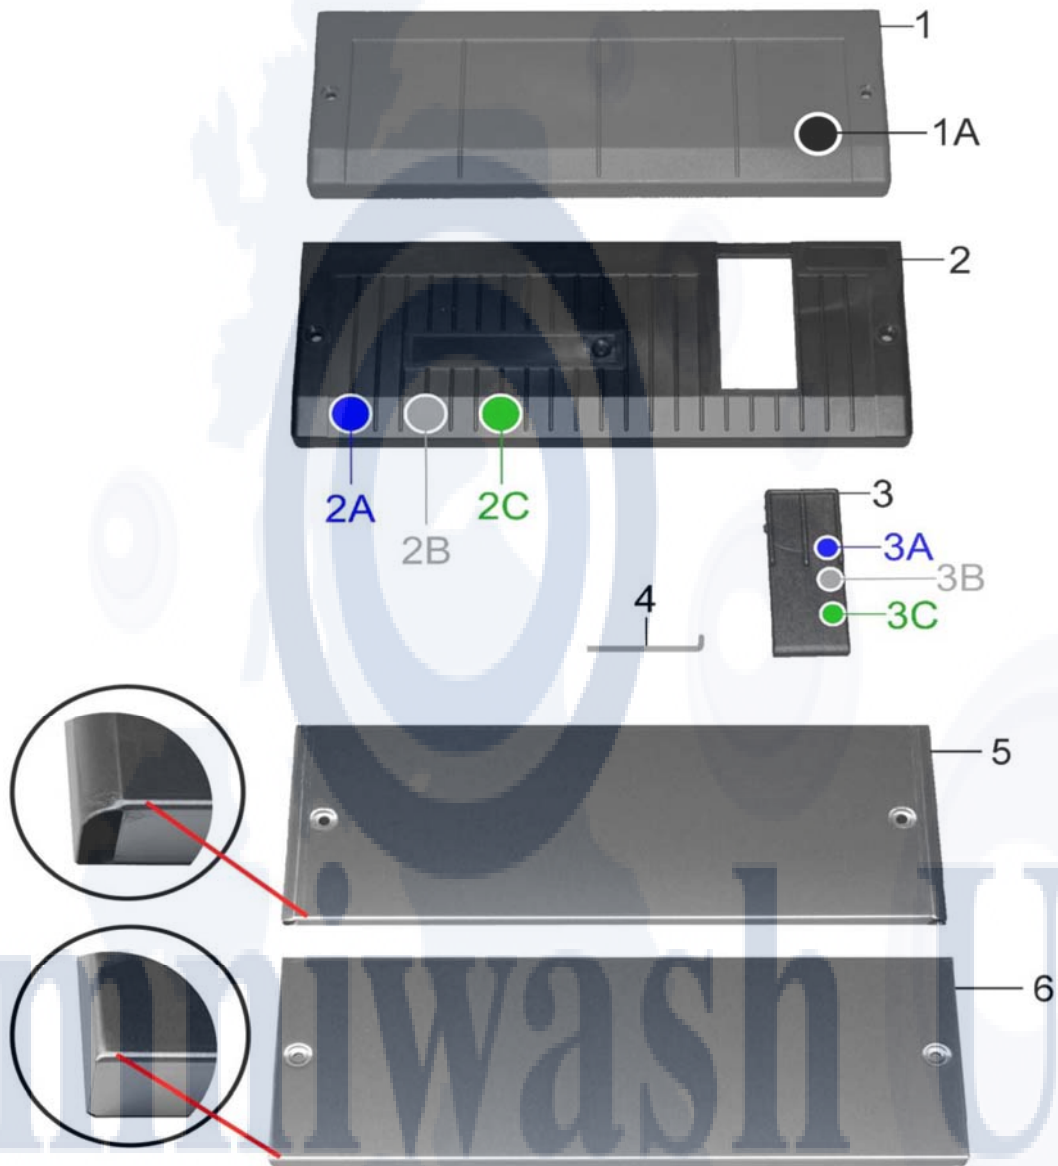

This guide is for informational purposes only. Omniwash UK makes no warranties or guarantees, express, implied or statutory, as to the information in this document.

FRAME - MOD. 1

Item No.	Product Code	Description
1	GMPS1RDP	Top panel, steel
1A	GMPS1N0S	Top panel, steel
2	GMVA1CS	Wash cabinet, square corners
2A	GMVA1R	Wash cabinet, round corners
3	GMPP1H65	Back panel
4	GMBAPR1PL	Base protection screen
5	GMBA1	Base
6	GMVA1CL	Wash cabinet, side control model
7	GMGCSF1DSXI	Basket ramp, RH/LH without filters
8	GMGC1DSXI	Basket ramp, RH/LH with filters
9	GMP01M	Door
10	GMPP1CL	Back panel, side control model

This guide is for informational purposes only. Omniwash UK makes no warranties or guarantees, express, implied or statutory, as to the information in this document.

RINSE AID GROUP

Item No.	Product Code	Description
1	GMCR1SCPLGR	Bottom panel, grey, plastic
1A	GMCR1SCPLNR	Bottom panel, black, plastic
2	GMCR1CPL	Bottom panel, plastic
2A	GMCR1CPLBL	Bottom panel, blue, plastic, aperture
2B	GMCR1CPLGR	Bottom panel, grey, plastic, aperture
2C	GMCR1CPLV	Bottom panel, green, plastic, aperture
3	AM0TCBPL	Plastic cover for r/a opening, black
3A	AM0TCBPLB	Plastic cover for r/a opening, blue
3B	AM0TCBPLGR	Plastic cover for r/a opening, grey
3C	AM0TCBPLV	Plastic cover for r/a opening, green
4	AM029	Securing rod for r/a reservoir
5	GMCR1SCR	Bottom panel, steel
6	GMCR1SC	Bottom panel, steel