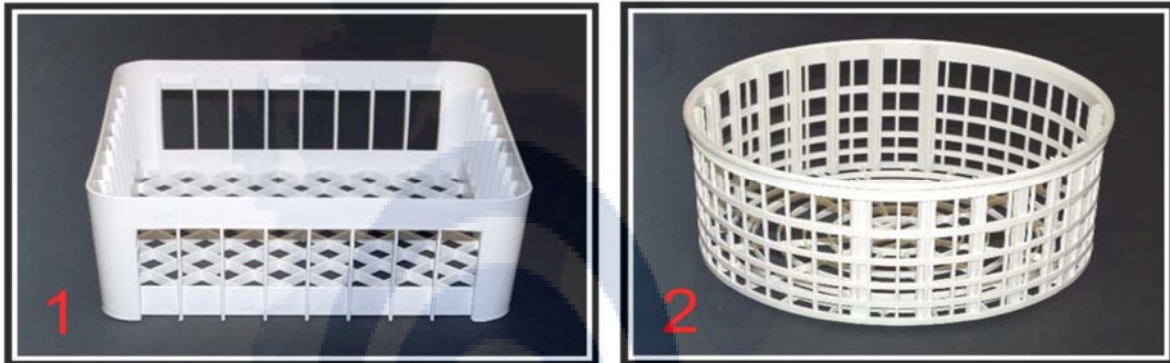

This guide is for informational purposes only. Omniwash UK makes no warranties or guarantees, express, implied or statutory, as to the information in this document.

RINSE AID GROUP

Item No.	Product Code	Description
1	GMCR1SCPLGR	Bottom panel, grey, plastic
1A	GMCR1SCPLNR	Bottom panel, black, plastic
2	GMCR1CPL	Bottom panel, plastic
2A	GMCR1CPLBL	Bottom panel, blue, plastic, aperture
2B	GMCR1CPLGR	Bottom panel, grey, plastic, aperture
2C	GMCR1CPLV	Bottom panel, green, plastic, aperture
3	AM0TCBPL	Plastic cover for r/a opening, black
3A	AM0TCBPLB	Plastic cover for r/a opening, blue
3B	AM0TCBPLGR	Plastic cover for r/a opening, grey
3C	AM0TCBPLV	Plastic cover for r/a opening, green
4	AM029	Securing rod for r/a reservoir
5	GMCR1SCR	Bottom panel, steel
6	GMCR1SC	Bottom panel, steel

This guide is for informational purposes only. Omniwash UK makes no warranties or guarantees, express, implied or statutory, as to the information in this document.

RINSE AID GROUP

Item No.	Product Code	Description
1	CQ3516LPL	Glass basket 35cm square plastic
2	CT3617PL2	Round basket plastic 36x17
3	GS130	Drain Pipe diameter 25
4	VDCVGB	Water Supply Hose + Dbl Chk Valve, 1.5m
5	TC3415	Water Supply Hose, 3/4" BSP, 1.5 m
6	CTIP15	Small saucer rack
7	DSDET040BC	Soap Elbow Assembly
8	GB017NT	3 Way Connector
9	CEEV2	Solenoid Valve, 2-Way, 230V
10	GB055	Double Tee Connector
11	IP2PP	Small cutlery basket
12	AM016NT	Adjustable foot - glasswashers
13	AM016NTC	Set of 4 adjustable feet glasswashers