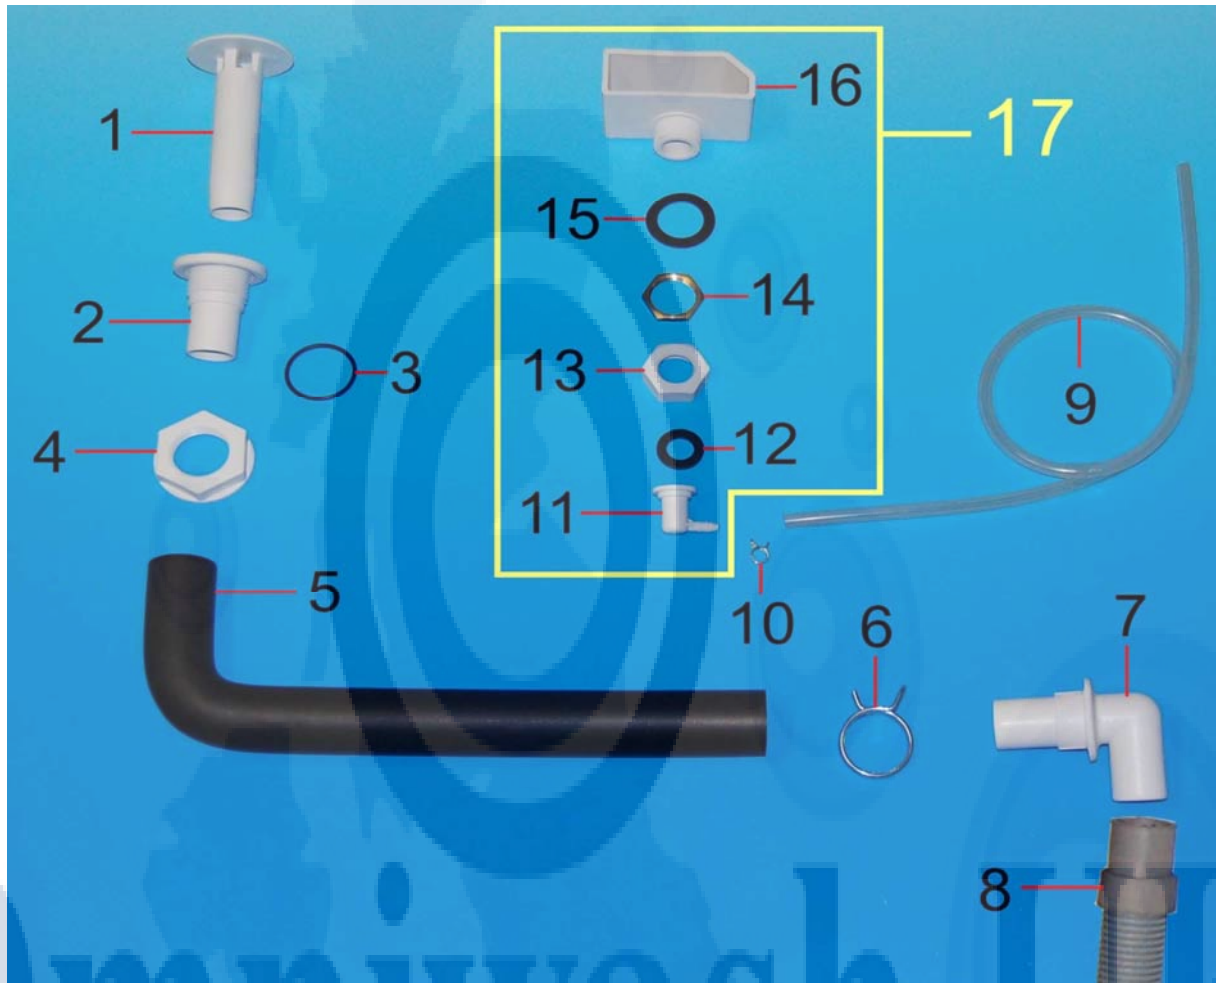

This guide is for informational purposes only. Omniwash UK makes no warranties or guarantees, express, implied or statutory, as to the information in this document.

WASH ASSEMBLY - STATIONARY BASKET

Item No.	Product Code	Description
1	GA115RV0	Plastic filter upper body
2	GA115RAV0	Plastic filter base
3	GAGS1299	Filter spindle
4	GA013B	Filter retaining nut
5	GA111B	Drain filter boss
6	OR3168	O-ring 3168
7	DP114	Plastic nut
8	GA18	Inlet hose
9	EP30	Wash pump complete, 0.3 HP
10	GL1T22	Outlet hose
11	DP1	Nut 1"
12	OR3131	O-ring 3131
13	LI126FCB	Wash elbow and column
14	LI12830	Wash extension tube
15	LI029CBB	Bottom boss assembly
16	LI133FOT	Rinse support
17	OR117	O-ring 117
18	D014	Brass nut 1/4"
19	LI130	Spindle extension
20	LI18F	Stainless steel upper spindle
21	LI034PV0	Deflector disk
22	GLICQ1JBCOMP	Lower elbow and boss assembly complete
23	GA115RCBV0	Plastic filter, complete

This guide is for informational purposes only. Omniwash UK makes no warranties or guarantees, express, implied or statutory, as to the information in this document.

GRAVITY WASTE OUTLET ASSEMBLY

Item No.	Product Code	Description
1	GS116CCAB	Drain plug or standpipe
2	GS117B	Drain outlet boss
3	OR3131	O-ring 3131
4	DP1	Nut 1"
5	GS120	Drain hose, mod. 1
6	FAM3040	Hose clip 30-40
7	GS121	Drain elbow 90°
8	GS130	Drain hose
9	TSIL48	Rinse-aid tube
10	FAM58	Spring clip
11	GP026AB	Air trap elbow
12	G251525G	Sealing washer
13	GP026BB	Air tap elbow nut
14	D034	Brass nut, 3/4"
15	G382615G	Air trap seal
16	GP025B	Air trap
17	GP025BCOMP	Pressure vessel assembly complete