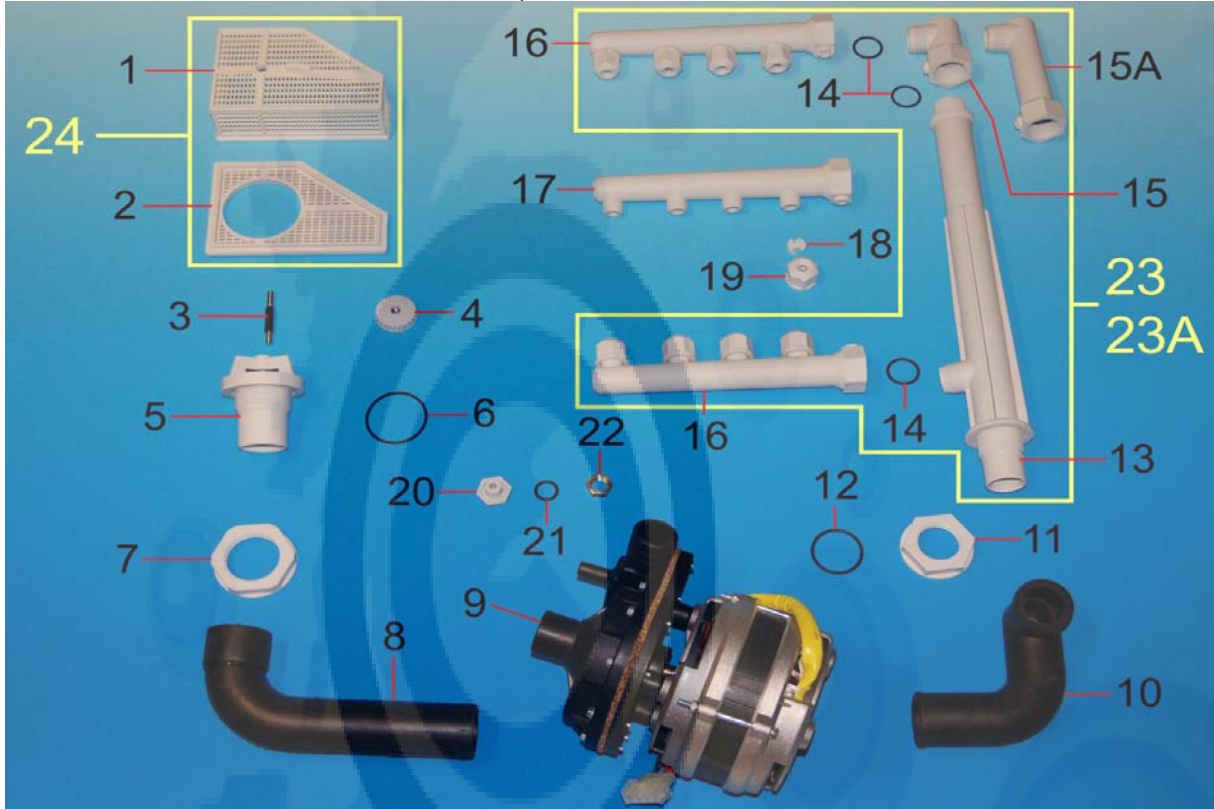

This guide is for informational purposes only. Omniwash UK makes no warranties or guarantees, express, implied or statutory, as to the information in this document.

WASH ASSEMBLY - ROTATING BASKET - MOD. 1, 1 TALL

Item No.	Product Code	Description
1	GA115R	Plastic filter upper body
2	GA115RA	Plastic filter base
3	GAGS1299	Filter spindle
4	GA013B	Filter retaining nut
5	GA111B	Drain filter boss
6	OR3168	O-ring 3168
7	DP114	Plastic nut
8	GA18	Inlet hose
9	EP30	Wash pump complete, 0.3 HP
10	GL1T22	Outlet hose
11	DP1	Nut 1"
12	OR3131	O-ring 3131
13	GL1T27B	Wash column
14	OR128	O-ring 128
15	GL1T32B	Wash column spacer, mod.1
15A	GL2T32B	Wash column spacer, mod. 1 high
16	GL1T28BCM	Wash arm assembly
17	GL1T28PB	Wash arm
18	GL031B	Wash jet spinner
19	GL030B	Wash jet
20	D0T14PB	Tank plug 1/4"
21	OR117	O-ring 117
22	D014	Brass nut 1/4"
23	GL1T27BC	Wash column assembly, mod. 1
23A	GL1AT27BC	Wash column assembly, mod. 1 high
24	GA115RCB	Plastic filter, complete