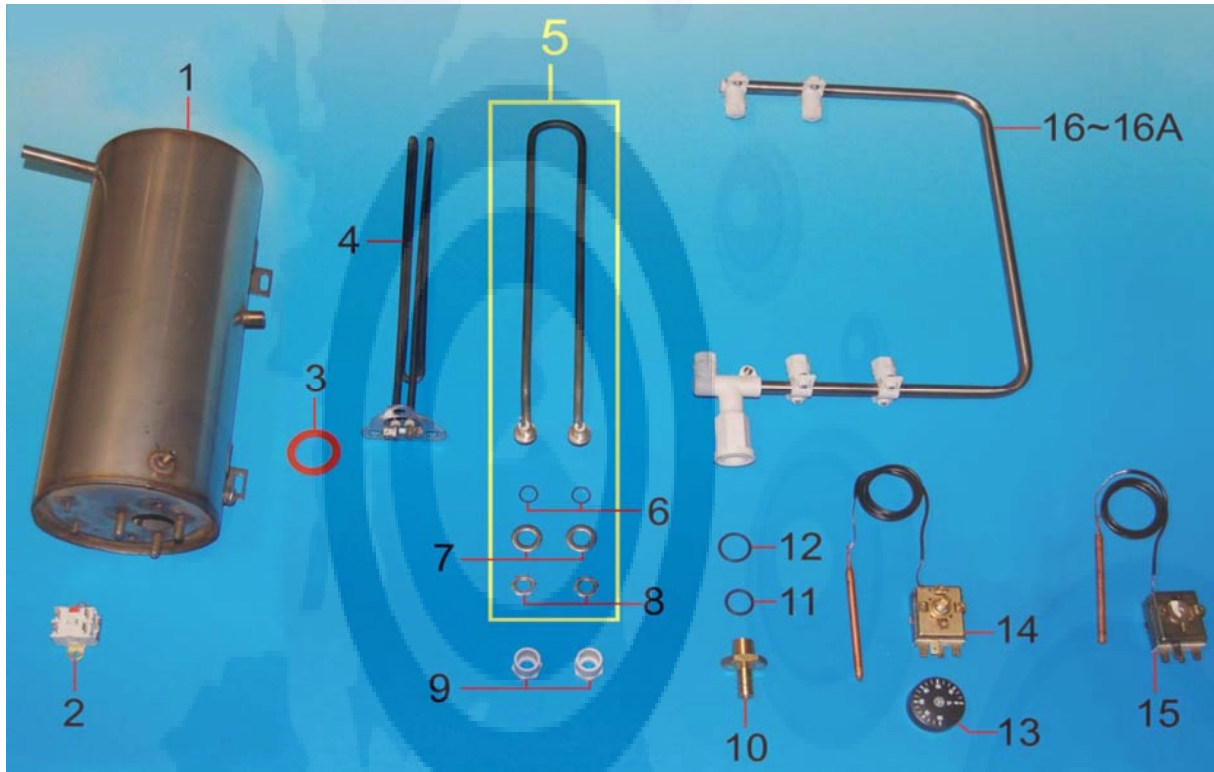

This guide is for informational purposes only. Omniwash UK makes no warranties or guarantees, express, implied or statutory, as to the information in this document.

RINSE ASSEMBLY OMPG350

Item No.	Product Code	Description
1	GB11NT	Boiler
2	CESB454	Rinse safety thermal switch
3	CEMTB	Knob, thermostat
4	CETB85	Adjustable control thermostat
5	CETV55	Fixed wash control thermostat
6	G42303S	Rinse element seal, small
7	CERB2712	Rinse element, 2700W
8	TG510DS	Rinse aid tube to boiler
9	TG1117	Standard rinse hose 11mm bore
10	CERV18	Wash element, 1800 W
11	ORRV	O rings for wash element
12	VRP12I	Flat washer, diameter 12 mm
13	VDRV	Lock nut
14	CEPRV0	Protection, wash element
15	AM0SQPCCS1C	Assembly, press. switch and capacitor
16	CEPR	Air pressure switch
17	CECN10	Capacitor 10 mi-F
18	AM0SQPCCS	Bracket
19	GRS06B	Inlet elbow
20	OR128	O ring 128
21	GRS05B	Securing clamp
22	GRS1QBCM	Fixed rinse arm complete
23	GB09V0	Securing nut, rinse element guard, small
24	GB08V0	Rinse element guard, small
25	CEPRTV0	Thermostat protection
26	OR122	O ring 122
27	D0T38PB	Tank plug, plastic, 3/8"
28	D0T38	Tank plug, 3/8"
29	D038A	Brass lock nut 3/8"

This guide is for informational purposes only. Omniwash UK makes no warranties or guarantees, express, implied or statutory, as to the information in this document.

RINSE ASSEMBLY, ROTATING BASKET

Item No.	Product Code	Description
1	GB11NT	Boiler
2	CESB454	Rinse safety thermal switch
3	G42303S	Rinse element seal, small
4	CERB22	Rinse element, 2.2kW
5	CERV8	Wash element, 0.8kW
6	ORRV	O rings for wash element
7	VRP12I	Washer, diameter 12
8	VDRV	Lock nut
9	CEPRV0	Protection, wash element
10	GR016PNT	Rinse arm lower support
11	OR122	O ring 122
12	OR128	O ring 128
13	CEMTB	Knob, thermostat
14	CETB85	Adjustable control thermostat
15	CETV55	Fixed wash control thermostat
16	GR119INB	Steel rinse tube assembly
16A	GR1A19INB	Steel rinse tube assembly, mod. 1, tall