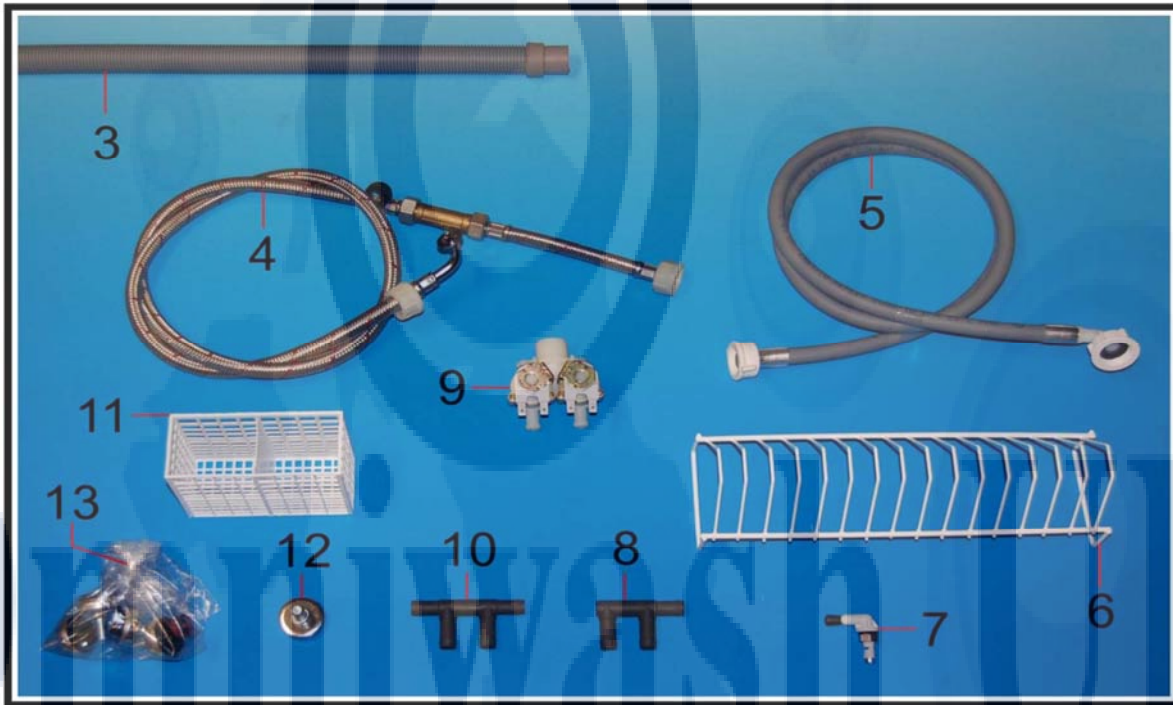

This guide is for informational purposes only. Omniwash UK makes no warranties or guarantees, express, implied or statutory, as to the information in this document.

RINSE AID GROUP

Item No.	Product Code	Description
1	GMCR1SCPLGR	Bottom panel, grey, plastic
1A	GMCR1SCPLNR	Bottom panel, black, plastic
2	GMCR1CPL	Bottom panel, plastic
2A	GMCR1CPLBL	Bottom panel, blue, plastic, aperture
2B	GMCR1CPLGR	Bottom panel, grey, plastic, aperture
2C	GMCR1CPLV	Bottom panel, green, plastic, aperture
3	AM0TCBPL	Plastic cover for r/a opening, black
3A	AM0TCBPLB	Plastic cover for r/a opening, blue
3B	AM0TCBPLGR	Plastic cover for r/a opening, grey
3C	AM0TCBPLV	Plastic cover for r/a opening, green
4	AM029	Securing rod for r/a reservoir
5	GMCR1SCR	Bottom panel, steel
6	GMCR1SC	Bottom panel, steel

This guide is for informational purposes only. Omniwash UK makes no warranties or guarantees, express, implied or statutory, as to the information in this document.

RINSE AID GROUP

Item No.	Product Code	Description
1	CQ3516LPL	Glass basket 35cm square plastic
2	CT3617PL2	Round basket plastic 36x17
3	GS130	Drain Pipe diameter 25
4	VDCVGB	Water Supply Hose + Dbl Chk Valve, 1.5m
5	TC3415	Water Supply Hose, 3/4" BSP, 1.5 m
6	CTIP15	Small saucer rack
7	DSDET040BC	Soap Elbow Assembly
8	GB017NT	3 Way Connector
9	CEEV2	Solenoid Valve, 2-Way, 230V
10	GB055	Double Tee Connector
11	IP2PP	Small cutlery basket
12	AM016NT	Adjustable foot - glasswashers
13	AM016NTC	Set of 4 adjustable feet glasswashers