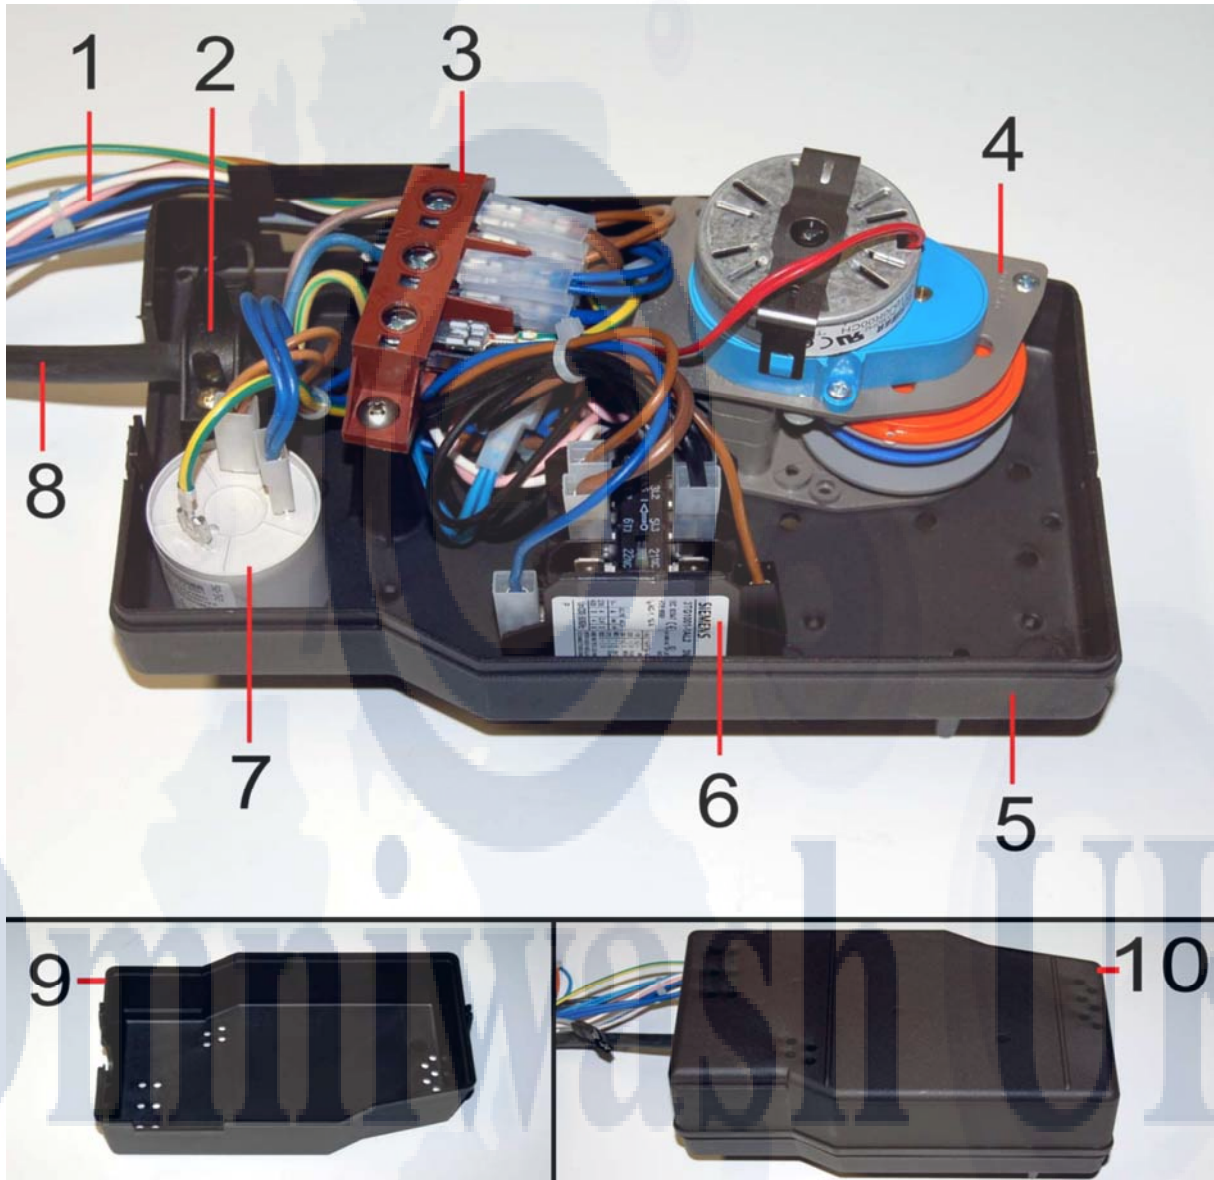

This guide is for informational purposes only. Omniwash UK makes no warranties or guarantees, express, implied or statutory, as to the information in this document.

ELECTRIC COMPONENT ASSEMBLY

Item No.	Product Code	Description
1	CECBJ	Lower loom
2	CEFI6	Cable clamp
3	CEM0S	3-way terminal block
4	CETF150J05	Cycle timer, 2.1/2 mins, type B
5	CEPCEBCSL	Electric component box body
6	CECTF	4-p contactor
7	CEFA	Suppressor
8	CECE25J	Electric supply cable
9	CEPCECCSL	Electric component box lid
10	CECBJCC	Electrical component assembly