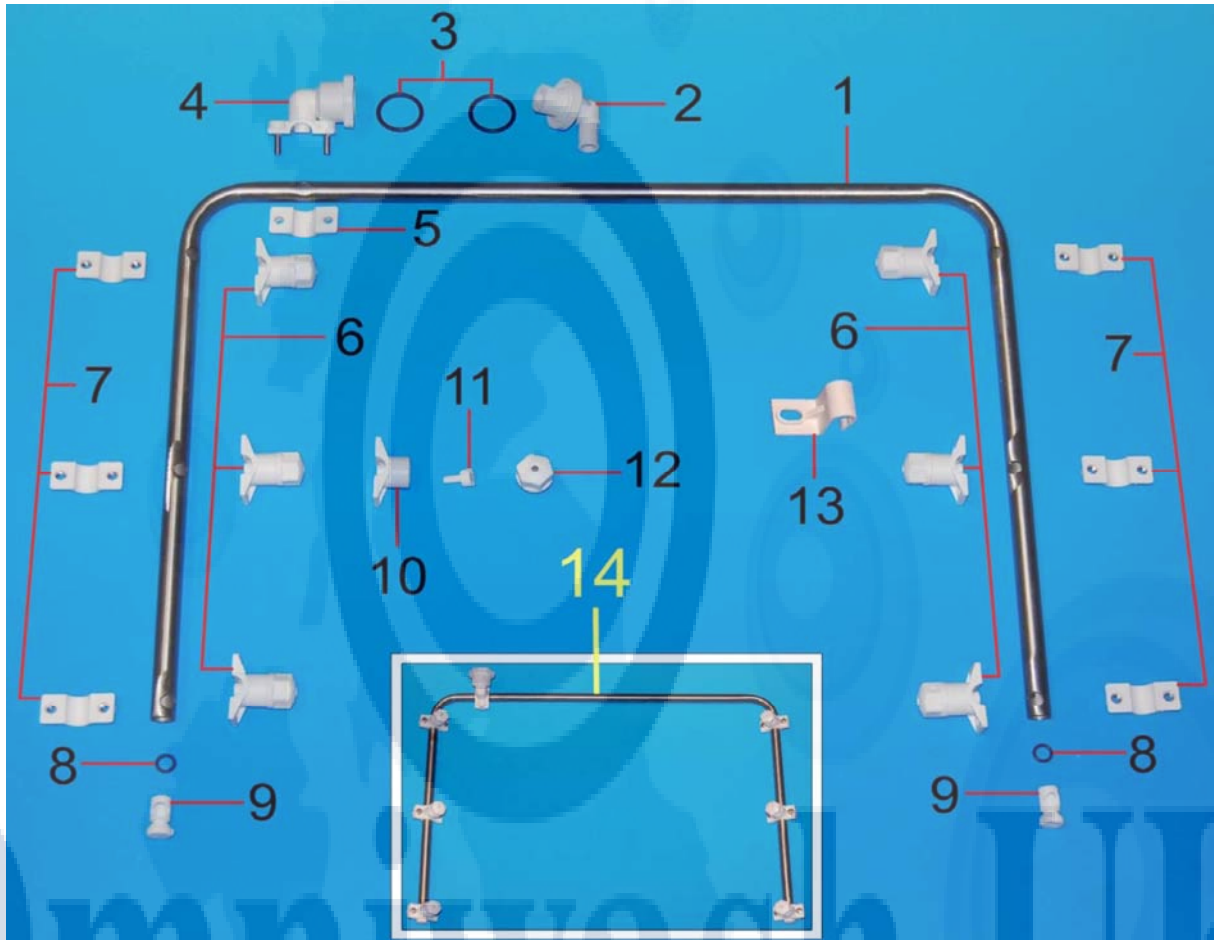

This guide is for informational purposes only. Omniwash UK makes no warranties or guarantees, express, implied or statutory, as to the information in this document.

RINSE ASSEMBLY, ROTATING BASKET

Item No.	Product Code	Description
1	GB11NT	Boiler
2	CESB454	Rinse safety thermal switch
3	G42303S	Rinse element seal, small
4	CERB22	Rinse element, 2.2kW
5	CERV8	Wash element, 0.8kW
6	ORRV	O rings for wash element
7	VRP12I	Washer, diameter 12
8	VDRV	Lock nut
9	CEPRV0	Protection, wash element
10	GR016PNT	Rinse arm lower support
11	OR122	O ring 122
12	OR128	O ring 128
13	CEMTB	Knob, thermostat
14	CETB85	Adjustable control thermostat
15	CETV55	Fixed wash control thermostat
16	GR119INB	Steel rinse tube assembly
16A	GR1A19INB	Steel rinse tube assembly, mod. 1, tall

This guide is for informational purposes only. Omniwash UK makes no warranties or guarantees, express, implied or statutory, as to the information in this document.

FIXED RINSE ARM

Item No.	Product Code	Description
1	GRS1Q	Steel tube for top rinse
2	GRS06B	Inlet elbow
3	OR128	O ring 128
4	GRS03B	Rinse connection clamp
5	GRS04B	Rinse tube clamp
6	GR019BBCOMP	Rinse jet clamp assembly
7	GR019DB	Rinse jet rear clamp
8	OR106	O ring 106
9	GR019GB	Rinse arm plug
10	GR019BB	Rinse jet base
11	GR021B	Rinse jet spinner
12	GR020B	Rinse jet
13	GRS05B	Securing clamp
14	GRS1QBCM	Fixed rinse arm complete