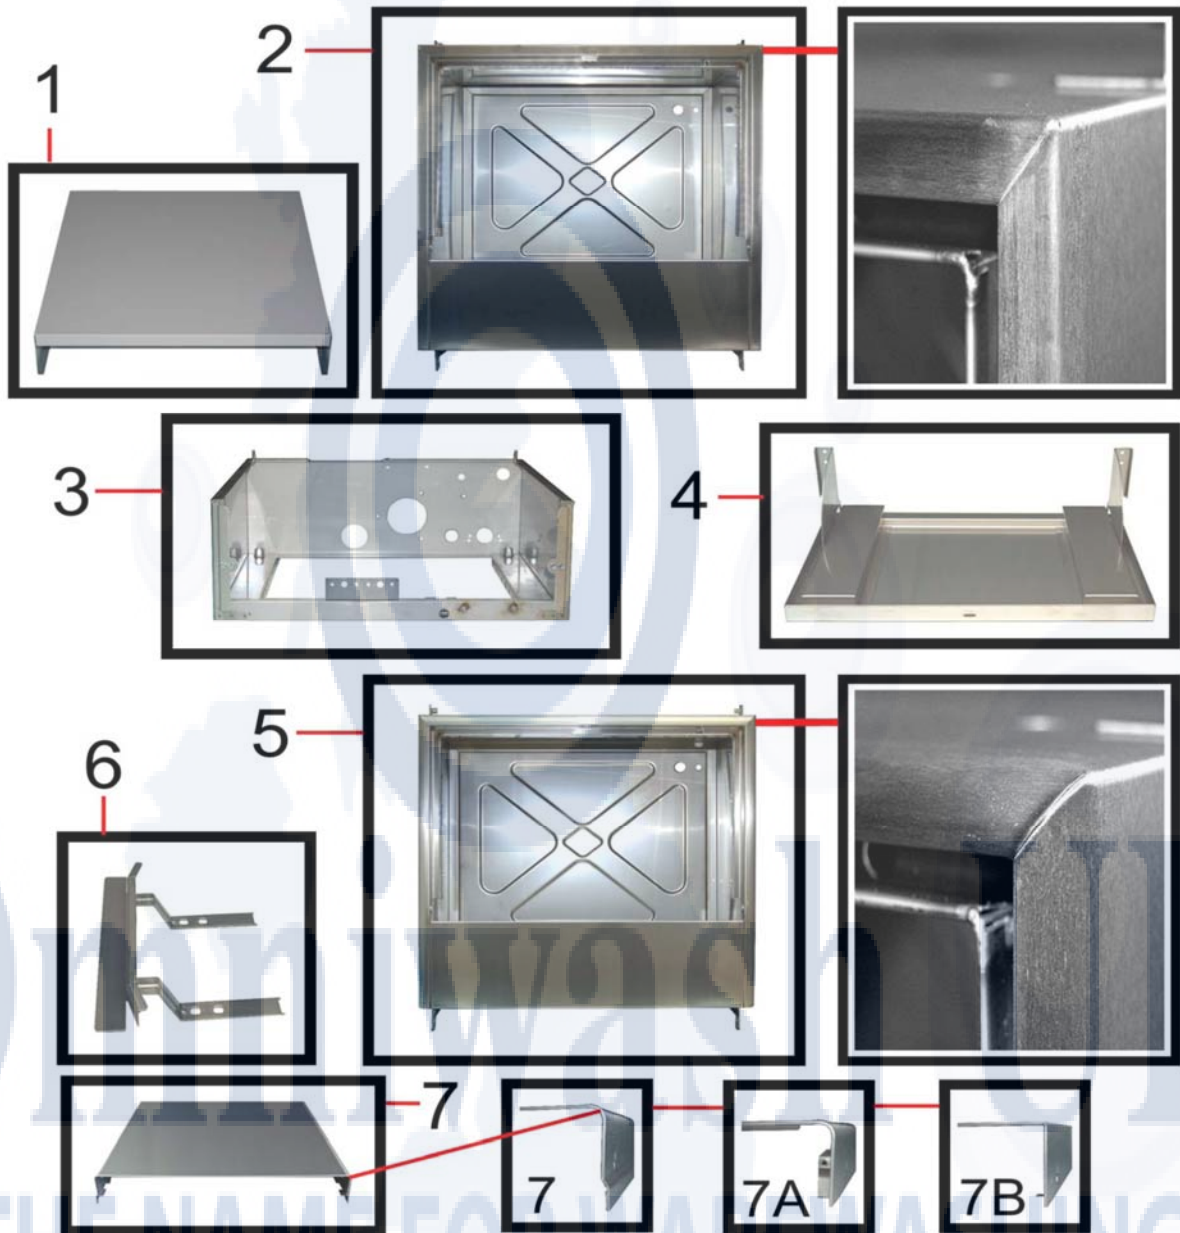

This guide is for informational purposes only. Omniwash UK makes no warranties or guarantees, express, implied or statutory, as to the information in this document.

JOLLY (OMBG350) FRAME

Item No.	Product Code	Description
1	GMPP1H65	Back panel
2	GMVA1JSTD	Wash cabinet
3	GMBA1	Base
4	GMP01M	Door
5	GMVA1RJSTD	Wash cabinet, square corners
6	GMGCSF1DSXI	Basket ramp, right/left without filters
7	GMPS1RDP	Top panel, steel
7A	GMPS1N0S	Top panel, steel
7B	GMPS1SIM	Top panel, steel