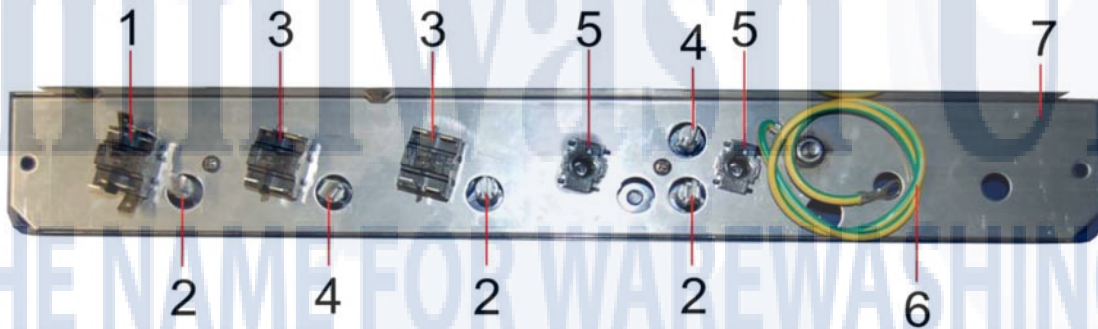

CONTROL PANEL

Item No.	Product Code	Description
1	GMPS1CSN	Top panel, steel
2	CEIN3012	ON-OFF switch
3	CEPUC3012	Cycle start switch
4	CEPUR3012	Rinse push button
5	CESPE32	Cover, orange
6	CESPE31	Cover, green
7	CECBSPCCS	Upper loom
8	CESP27	Warning light, orange
9	CESP27V	Warning light, green

This guide is for informational purposes only. Omniwash UK makes no warranties or guarantees, express, implied or statutory, as to the information in this document.

CONTROL PANEL

Item No.	Product Code	Description
1	CEPC1D25	Control panel, plastic, blue
2	CETP25V01	On/off button, round, green
3	CEGV6	Lens, green, 6mm
4	CETP25APC	Cycle start button, round, orange
5	CEGA6	Lens, orange, 6mm
6	CETP25VRF	Cold rinse button, round, green
7	CETP25B	Button, round, blue
8	CETP6B	Cap, warning light, blue, 6mm
9	CETP25BR	Heater indicator button, round, blue
10	CETP25AR	Re-set button, round, orange
11	CETP25APS	Drain button, round, orange

Item No.	Product Code	Description
1	CEDPPFD	Inner switch, latched
2	CESPV6	Lamp assembly, 6mm, green
3	CEPBPF	Inner push button momentary
4	CESPA6	Lamp assembly, 6mm, orange
5	CETP25SF	Support for indicator button
6	CECBCTB2	Earth grounding wire
7	GMPI1NOS	Steel control panel