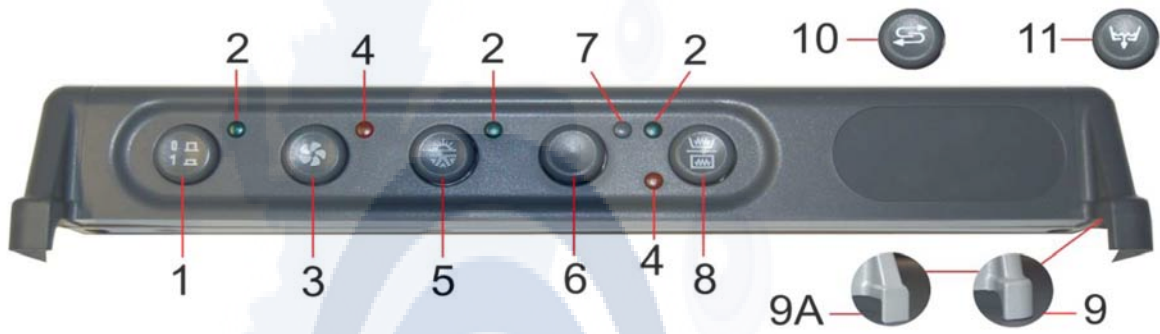

CONTROL PANEL

Item No.	Product Code	Description
1	GMPS1CSN	Top panel, steel
2	CEIN3012	ON-OFF switch
3	CEPUC3012	Cycle start switch
4	CEPUR3012	Rinse push button
5	CESPE32	Cover, orange
6	CESPE31	Cover, green
7	CECBSPCCS	Upper loom
8	CESP27	Warning light, orange
9	CESP27V	Warning light, green

This guide is for informational purposes only. Omniwash UK makes no warranties or guarantees, express, implied or statutory, as to the information in this document.

CONTROL PANEL

Item No.	Product Code	Description
1	CEPC1D25	Control panel, plastic, blue
2	CETP25V01	On/off button, round, green
3	CEGV6	Lens, green, 6mm
4	CETP25APC	Cycle start button, round, orange
5	CEGA6	Lens, orange, 6mm
6	CETP25VRF	Cold rinse button, round, green
7	CETP25B	Button, round, blue
8	CETP6B	Cap, warning light, blue, 6mm
9	CETP25BR	Heater indicator button, round, blue
10	CETP25AR	Re-set button, round, orange
11	CETP25APS	Drain button, round, orange

Item No.	Product Code	Description
1	CEDPPFD	Inner switch, latched
2	CESPV6	Lamp assembly, 6mm, green
3	CEPBPF	Inner push button momentary
4	CESPA6	Lamp assembly, 6mm, orange
5	CETP25SF	Support for indicator button
6	CECBCTB2	Earth grounding wire
7	GMPI1NOS	Steel control panel

This guide is for informational purposes only. Omniwash UK makes no warranties or guarantees, express, implied or statutory, as to the information in this document.

CONTROL PANEL

Item No.	Product Code	Description
1	CETP25G01	On/off button, round, grey
2	CEGV6	Lens, green, 6mm
3	CETP25GPC	Cycle start button, round, grey
4	CEGA6	Lens, orange, 6mm
5	CETP25GRF	Cold rinse button, round, grey
6	CETP25GR	Button, round, grey
7	CETP6GR	Cap, warning light, grey
8	CETP25GRRS	Heater indicator button, round, grey
9	CEPC1D25RGR	Control panel, plastic, grey
9A	CEPC1D25QGR	Control panel, plastic, grey
10	CETP25GRR	Regeneration button, round, orange
11	CETP25GPS	Drain pump button, round, grey