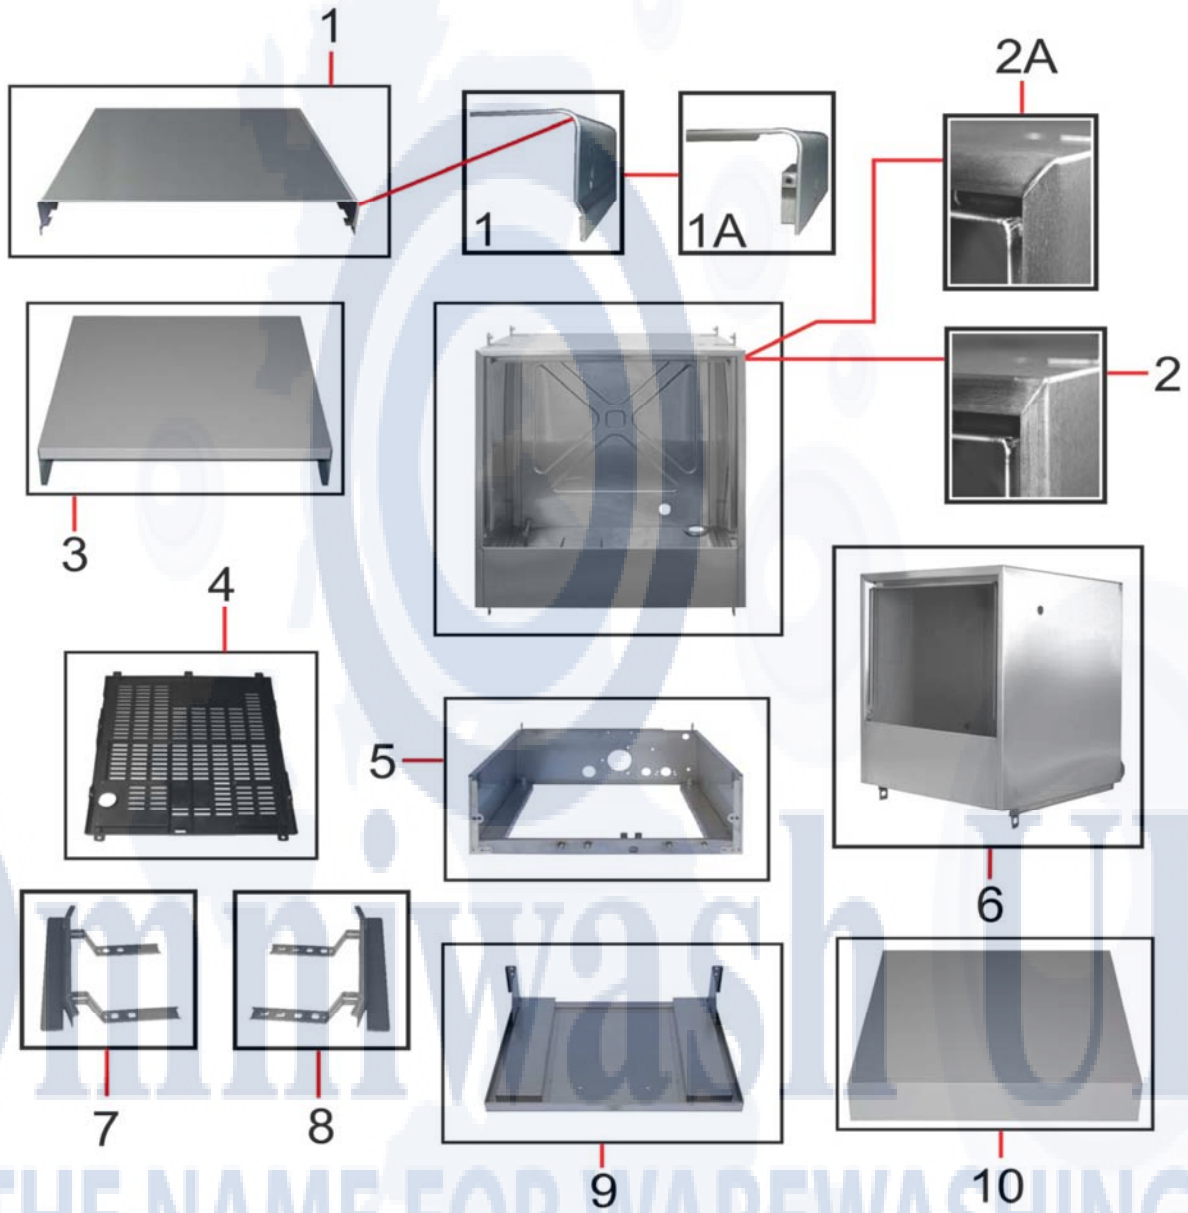

This guide is for informational purposes only. Omniwash UK makes no warranties or guarantees, express, implied or statutory, as to the information in this document.

FRAME - MOD. 1 TALL

Item No.	Product Code	Description
1	GMPS1RDP	Top panel, steel
1A	GMPS1N0S	Top panel, steel
2	GMVA1ACS	Wash cabinet, square corners
2A	GMVA1AR	Wash cabinet, round corners
3	GMPP1AH65	Back panel
4	GMGCSF1DSXI	Basket ramp, RH/LH without filters
5	GMGC1DSXI	Basket ramp, RH/LH with filters
6	GMP01AM	Door
7	GMVA1ACL	Wash cabinet , side control model
8	GMBA1	Base
9	GMBAPR1PL	Base protection screen
10	GMPP1ACL	Back panel, side control model

This guide is for informational purposes only. Omniwash UK makes no warranties or guarantees, express, implied or statutory, as to the information in this document.

FRAME - MOD. 1

Item No.	Product Code	Description
1	GMPS1RDP	Top panel, steel
1A	GMPS1N0S	Top panel, steel
2	GMVA1CS	Wash cabinet, square corners
2A	GMVA1R	Wash cabinet, round corners
3	GMPP1H65	Back panel
4	GMBAPR1PL	Base protection screen
5	GMBA1	Base
6	GMVA1CL	Wash cabinet, side control model
7	GMGCSF1DSXI	Basket ramp, RH/LH without filters
8	GMGC1DSXI	Basket ramp, RH/LH with filters
9	GMP01M	Door
10	GMPP1CL	Back panel, side control model