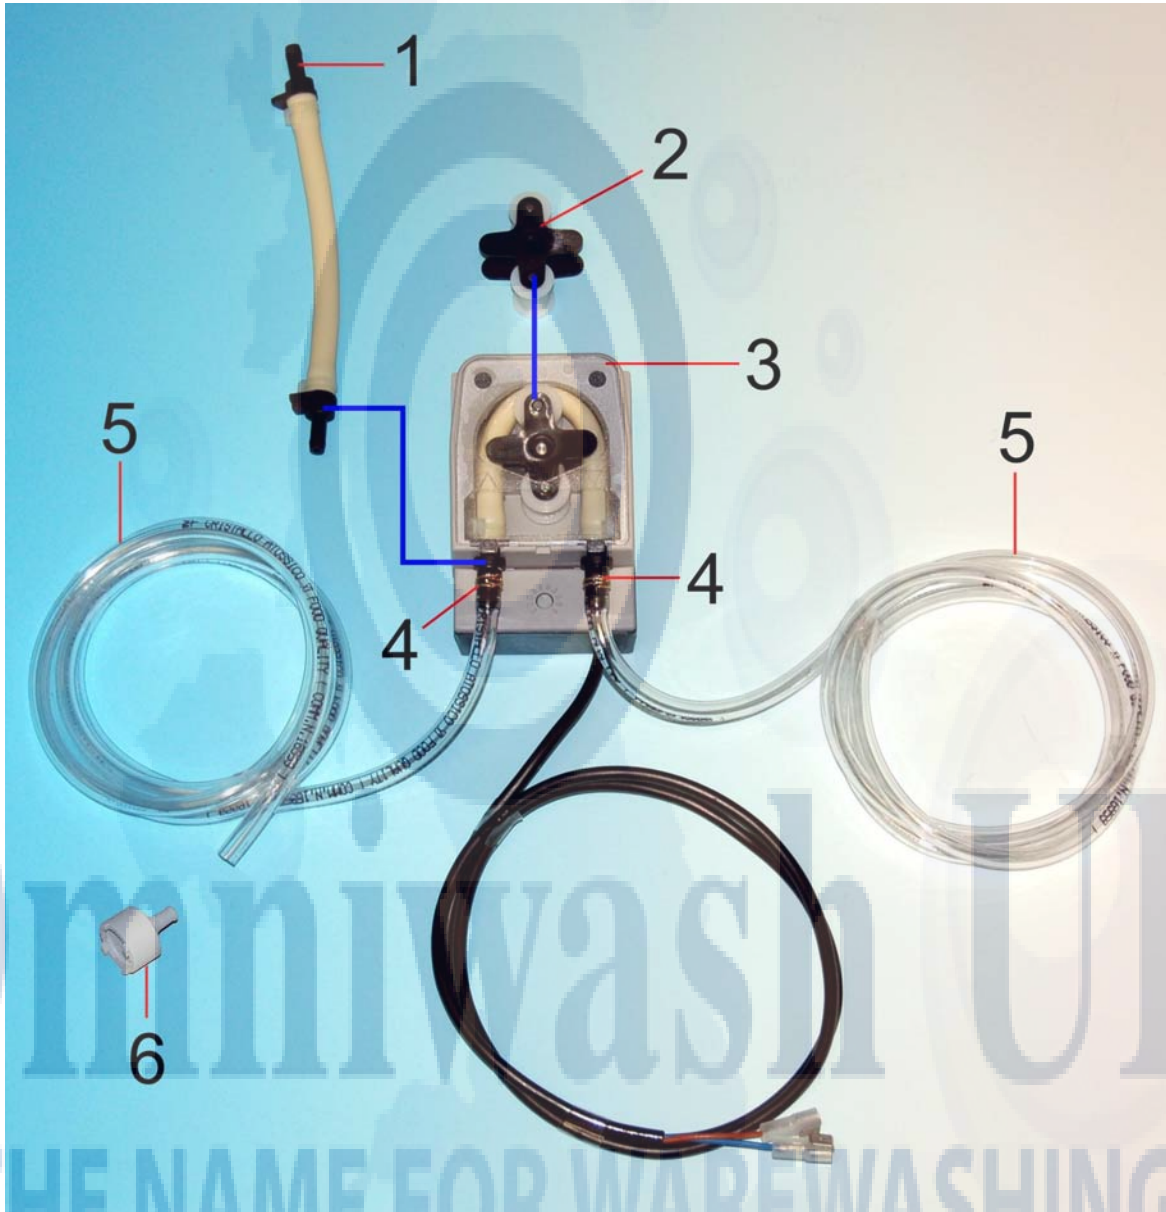

This guide is for informational purposes only. Omniwash UK makes no warranties or guarantees, express, implied or statutory, as to the information in this document.

RINSE-AID INJECTOR

Item No.	Product Code	Description
1	DS10NT	Inlet nipple
2	G16221F	Seal for injector
3	DS8S	Non return valve, rubber
4	VVTCC445Z	Special screw
5	DS3	Injector front body
6	DS24	Brass nut 20x4x14
7	OR103	O ring 103
8	DS1	Adjusting screw
9	DSVNR12	Housing for non return valve
10	DSVNR13	1/4" Ball for non return valve
11	DSVNR14	Spring for non return valve
12	DSVNR16	Special disk for non return valve
13	DSVNR17NT	Outlet nipple
14	DS4	Spring for diaphragm
15	OR422	O ring 42x2
16	DS06M3	Diaphragm
17	DS15	Seal 64x50x1 for diaphragm
18	DS15A	Injector rear body
19	DSAM3NT	Rinse aid injector, complete
20	DS227	Injector operating hose, small
21	TG510DS	Rinse aid tube to boiler
22	TSIL48	Silicone rinse aid inlet tube
23	D0SVFFC	Foot valve with filter

This guide is for informational purposes only. Omniwash UK makes no warranties or guarantees, express, implied or statutory, as to the information in this document.

PERISTALTIC RINSE AID DISPENSER

Item No.	Product Code	Description
1	D0STSILSKC	Peristaltic rinse aid tube with fittings
2	D0SPRRSKC	Rotating pump head, rinse aid
3	TG510DS	Rinse aid tube to boiler
4	D0SVNRSKC	Non return valve
5	D0SBRIETLE	Rinse-aid pump housing
6	FAM710	Wire clip for tube
7	TSIL48	Silicone rinse aid inlet tube
8	D0SVFFC	Foot valve with filter

This guide is for informational purposes only. Omniwash UK makes no warranties or guarantees, express, implied or statutory, as to the information in this document.

PERISTALTIC SOAP DISPENSER PUMP

Item No.	Product Code	Description
1	D0STSANSKC	Peristaltic soap tube with fittings
2	D0SPRRSKC	Rotating pump head, soap
3	D0SDTETLE	Soap pump
4	FAM710	Spring clip for tubing
5	TC58	Soap PVC tubing
6	D0SVFFC	Foot valve with filter