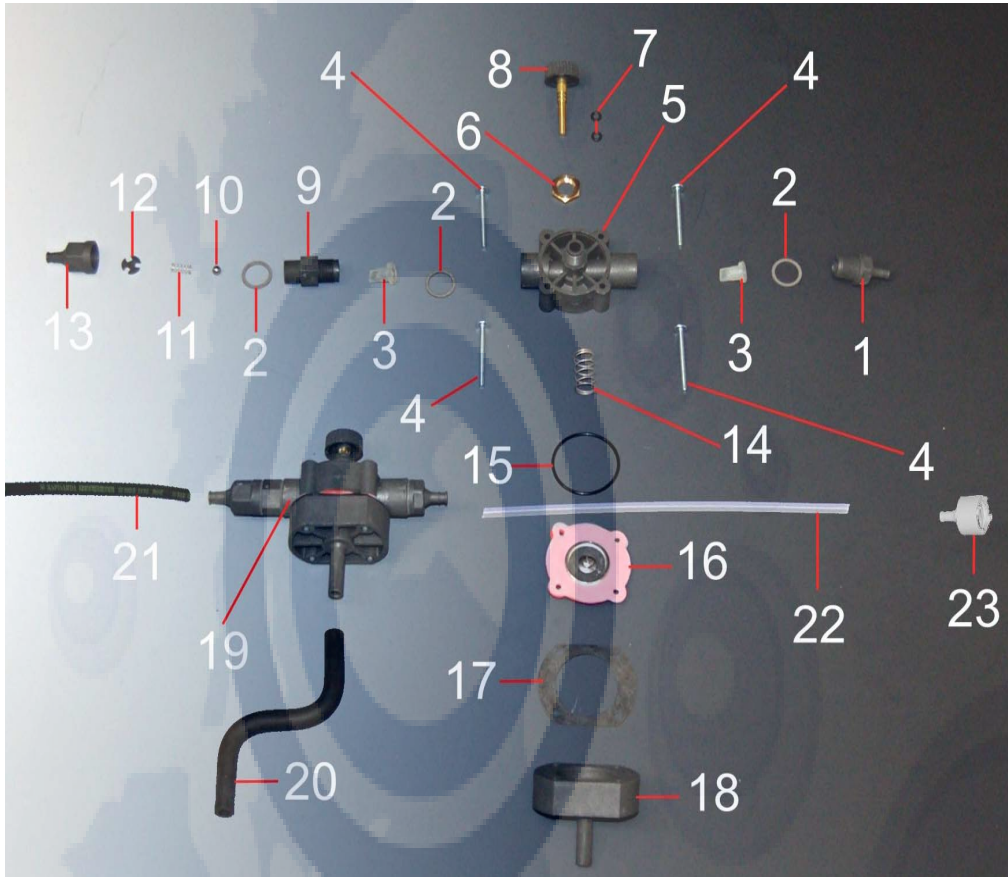

This guide is for informational purposes only. Omniwash UK makes no warranties or guarantees, express, implied or statutory, as to the information in this document.

RINSE-AID INJECTOR

Item No.	Product Code	Description
1	DS10NT	Inlet nipple
2	G16221F	Seal for injector
3	DS8S	Non return valve, rubber
4	VVTCC445Z	Special screw
5	DS3	Injector front body
6	DS24	Brass nut 20x4x14
7	OR103	O ring 103
8	DS1	Adjusting screw
9	DSVNR12	Housing for non return valve
10	DSVNR13	1/4" Ball for non return valve
11	DSVNR14	Spring for non return valve
12	DSVNR16	Special disk for non return valve
13	DSVNR17NT	Outlet nipple
14	DS4	Spring for diaphragm
15	OR422	O ring 42x2
16	DS06M3	Diaphragm
17	DS15	Seal 64x50x1 for diaphragm
18	DS15A	Injector rear body
19	DSAM3NT	Rinse aid injector, complete
20	DS227	Injector operating hose, small
21	TG510DS	Rinse aid tube to boiler
22	TSIL48	Silicone rinse aid inlet tube
23	D0SVFFC	Foot valve with filter