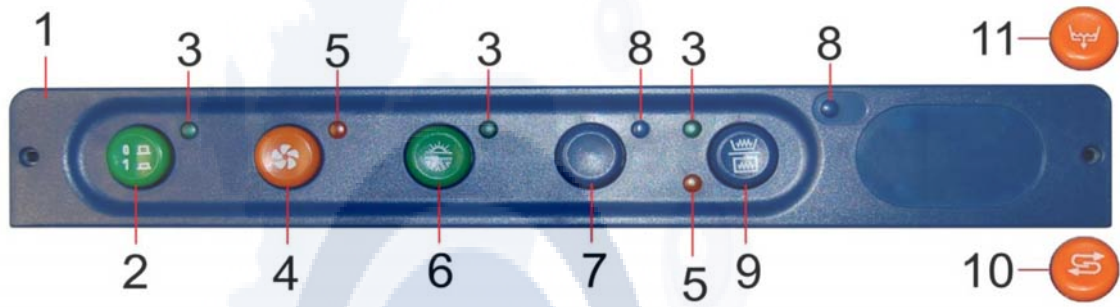

CONTROL PANEL

Item No.	Product Code	Description
1	GMPS1CSN	Top panel, steel
2	CEIN3012	ON-OFF switch
3	CEPUC3012	Cycle start switch
4	CEPUR3012	Rinse push button
5	CESPE32	Cover, orange
6	CESPE31	Cover, green
7	CECBSPCCS	Upper loom
8	CESP27	Warning light, orange
9	CESP27V	Warning light, green

This guide is for informational purposes only. Omniwash UK makes no warranties or guarantees, express, implied or statutory, as to the information in this document.

CONTROL PANEL

Item No.	Product Code	Description
1	CEPC1D25	Control panel, plastic, blue
2	CETP25V01	On/off button, round, green
3	CEGV6	Lens, green, 6mm
4	CETP25APC	Cycle start button, round, orange
5	CEGA6	Lens, orange, 6mm
6	CETP25VRF	Cold rinse button, round, green
7	CETP25B	Button, round, blue
8	CETP6B	Cap, warning light, blue, 6mm
9	CETP25BR	Heater indicator button, round, blue
10	CETP25AR	Re-set button, round, orange
11	CETP25APS	Drain button, round, orange