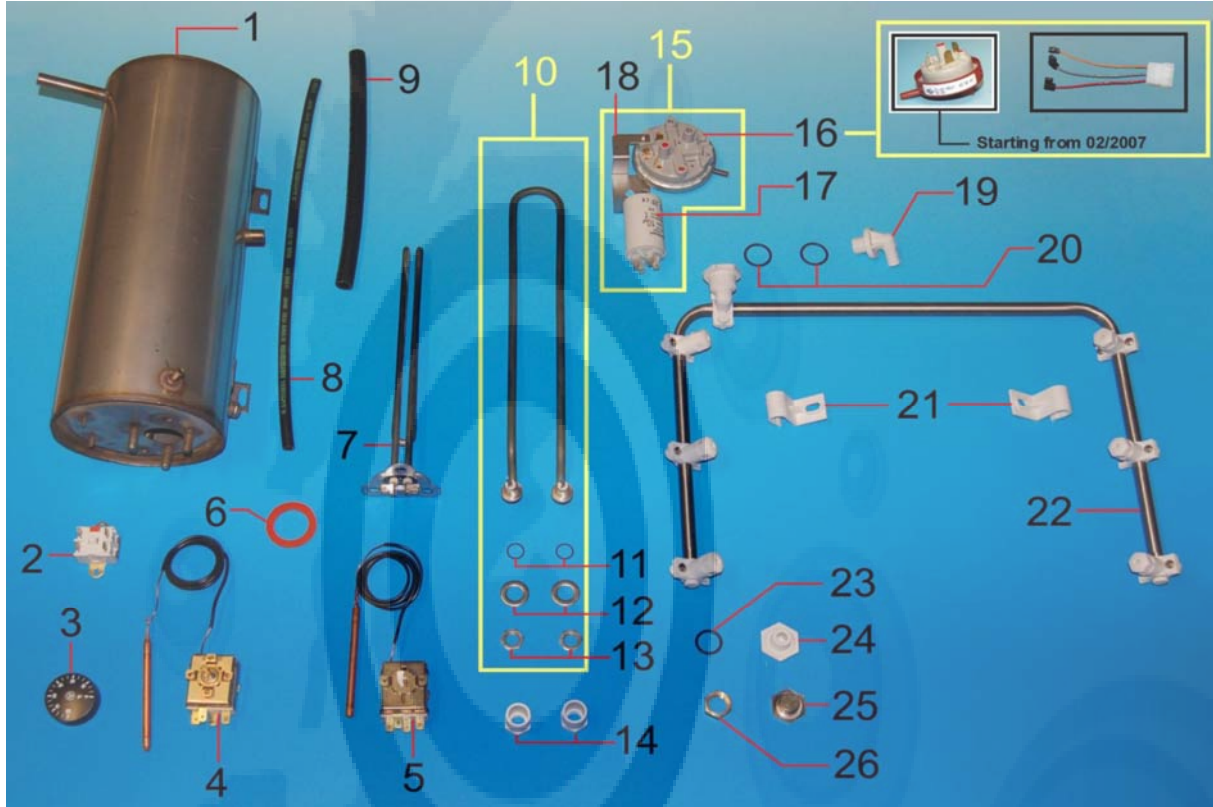

This guide is for informational purposes only. Omniwash UK makes no warranties or guarantees, express, implied or statutory, as to the information in this document.

DOOR MICRO SWITCH

Item No.	Product Code	Description
1	CEMP1823B	Door plunger assembly
2	CEMP18B	Door plunger elbow
3	OR4036	O ring 4036
4	CEMPPIB	Push rod end cap
5	CEMP21	Push rod
6	CEMP20	Door plunger spring
7	CEMP22	Circlip
8	CEMP23B	Door plunger body
9	CEMP12CSC	Door switch assy complete
10	CEMP13CS	Bracket for door switch
11	CEISOMPNT	Insulating plate
12	CEMP12SM	Door micro switch only
13	CEMP12ACS	Operating arm, right angled
14	D038A	Brass lock nut 3/8"

This guide is for informational purposes only. Omniwash UK makes no warranties or guarantees, express, implied or statutory, as to the information in this document.

RINSE ASSEMBLY—OMBG350

Item No.	Product Code	Description
1	GB11NT	Boiler
2	CESB454	Boiler safety thermal switch
3	CEMTB	Knob, thermostat
4	CETB85	Adjustable control thermostat
5	CETV55	Fixed wash control thermostat
6	G42303S	Rinse element seal, small
7	CERB22	Rinse element, 2.2kW
8	TG510DS	Rinse aid tube to boiler
9	TG1117	Standard rinse hose 11mm bore
10	CERV8	Wash element, 0.8kW
11	ORRV	O rings for wash element
12	VRP12I	Washer
13	VDRV	Lock nut
14	CEPRVV0	Protection, wash element
15	AM0SQPCCS1C	Assembly, pressure switch and capacitor
16	CEPR	Air pressure switch
17	CECN10	Capacitor 10 mi-F
18	AM0SQPCCS	Bracket
19	GRS06B	Inlet elbow
20	OR128	O ring 128
21	GRS05B	Securing clamp
22	GRS1QBCM	Fixed rinse arm complete
23	OR122	O ring 122
24	D0T38PB	Tank plug, plastic
25	D0T38	Tank plug
26	D038A	3/8" brass nut