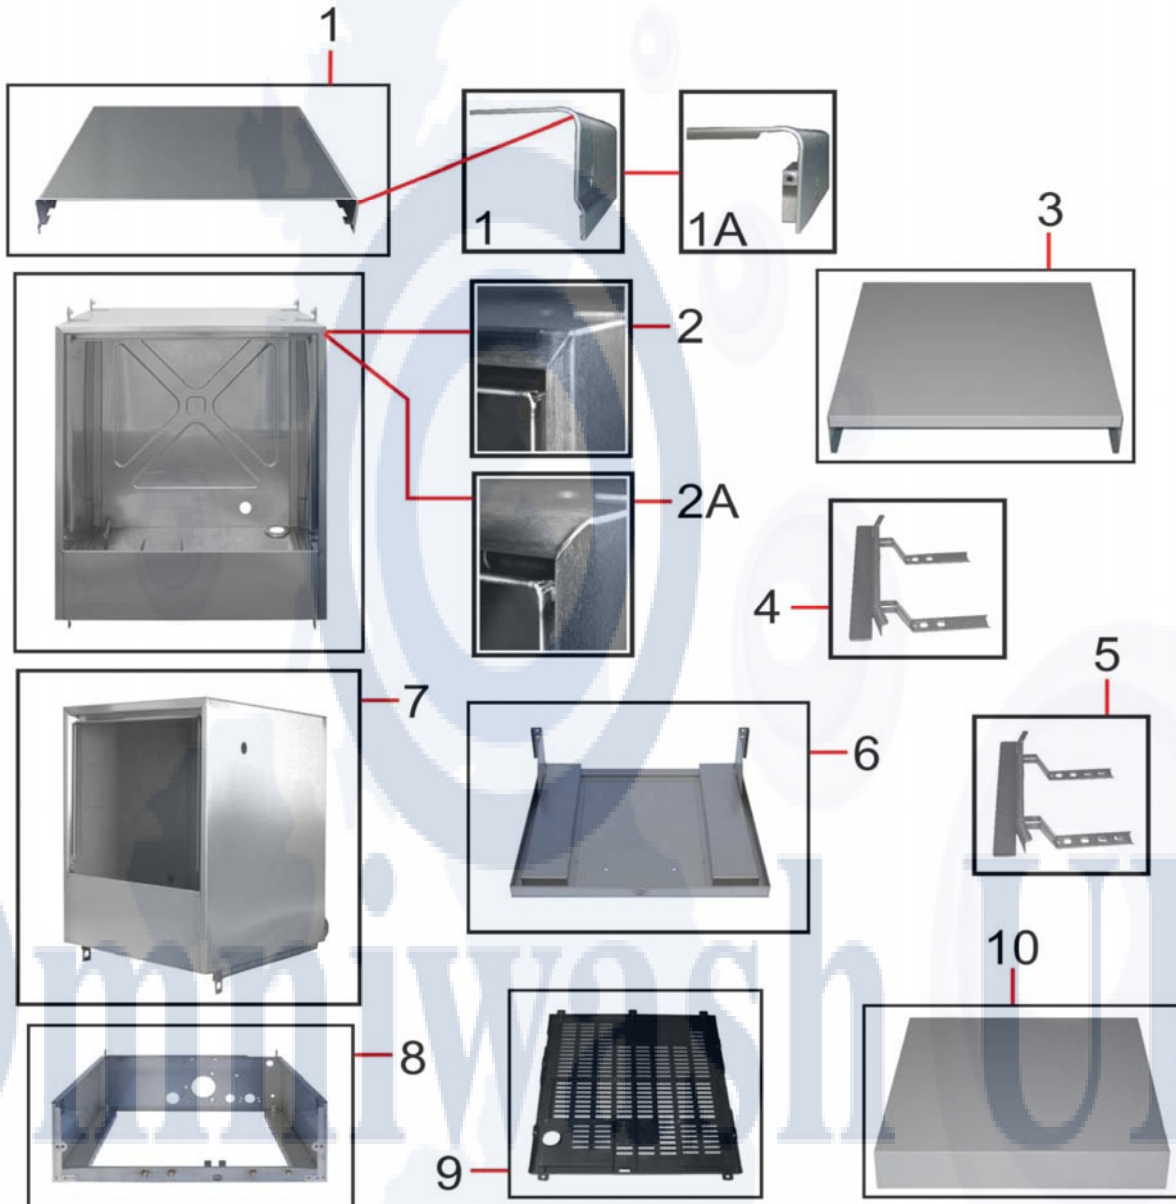

This guide is for informational purposes only. Omniwash UK makes no warranties or guarantees, express, implied or statutory, as to the information in this document.

JOLLY (OMBG350) FRAME

Item No.	Product Code	Description
1	GMPP1H65	Back panel
2	GMVA1JSTD	Wash cabinet
3	GMBA1	Base
4	GMP01M	Door
5	GMVA1RJSTD	Wash cabinet, square corners
6	GMGCSF1DSXI	Basket ramp, right/left without filters
7	GMPS1RDP	Top panel, steel
7A	GMPS1N0S	Top panel, steel
7B	GMPS1SIM	Top panel, steel

This guide is for informational purposes only. Omniwash UK makes no warranties or guarantees, express, implied or statutory, as to the information in this document.

FRAME - MOD. 1 TALL

Item No.	Product Code	Description
1	GMPS1RDP	Top panel, steel
1A	GMPS1N0S	Top panel, steel
2	GMVA1ACS	Wash cabinet, square corners
2A	GMVA1AR	Wash cabinet, round corners
3	GMPP1AH65	Back panel
4	GMGCSF1DSXI	Basket ramp, RH/LH without filters
5	GMGC1DSXI	Basket ramp, RH/LH with filters
6	GMP01AM	Door
7	GMVA1ACL	Wash cabinet , side control model
8	GMBA1	Base
9	GMBAPR1PL	Base protection screen
10	GMPP1ACL	Back panel, side control model