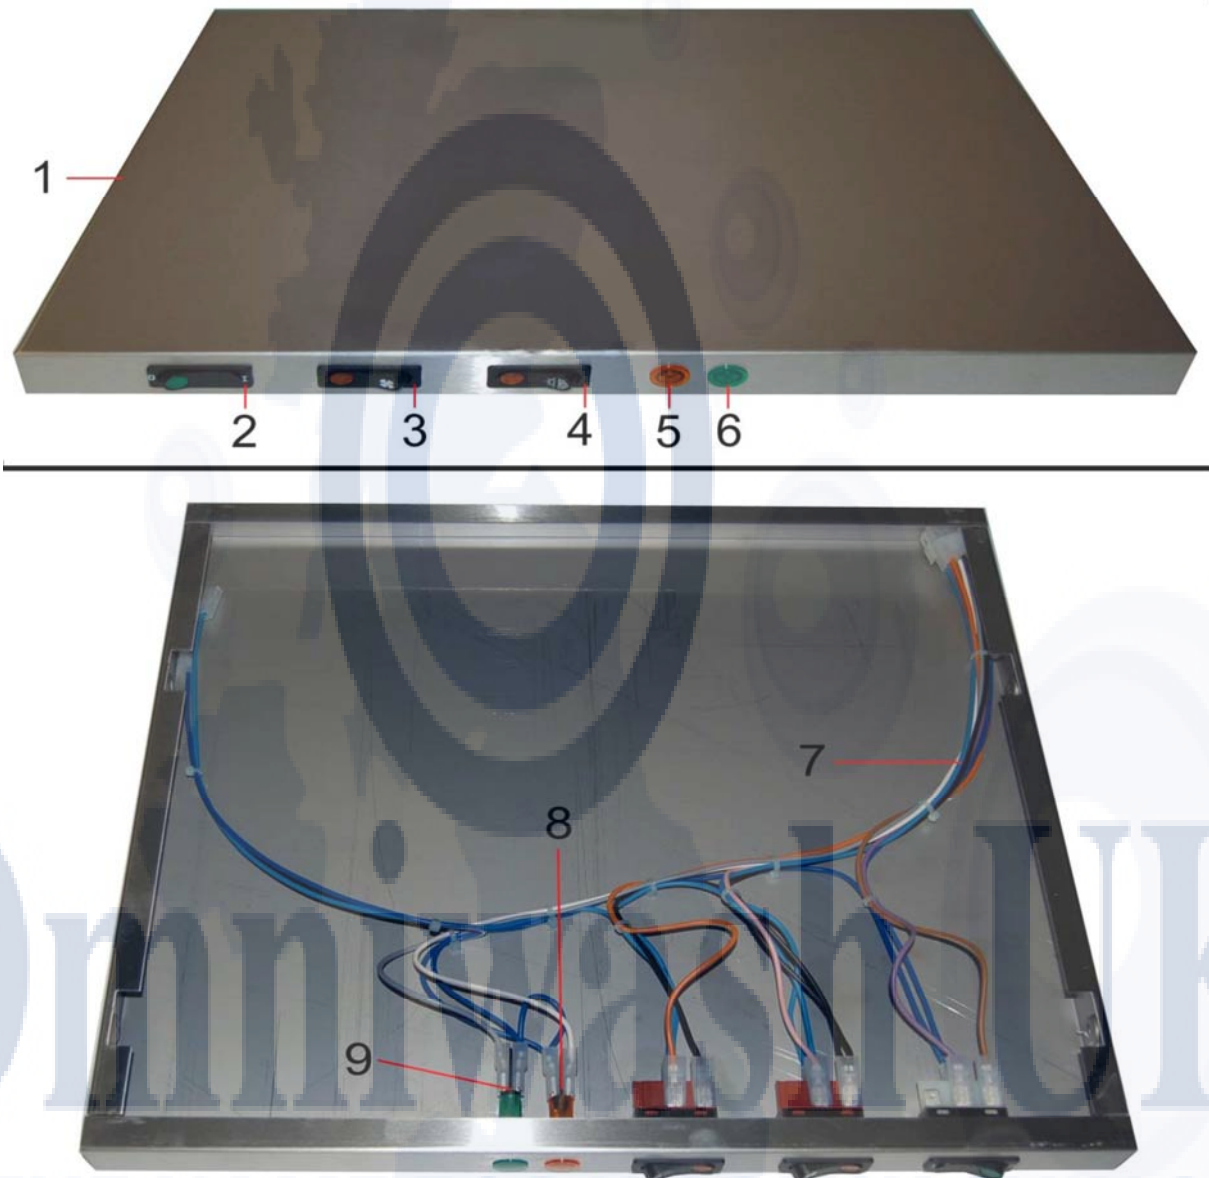

CONTROL PANEL

Item No.	Product Code	Description
1	GMPS1CSN	Top panel, steel
2	CEIN3012	ON-OFF switch
3	CEPUC3012	Cycle start switch
4	CEPUR3012	Rinse push button
5	CESPE32	Cover, orange
6	CESPE31	Cover, green
7	CECBSPCCS	Upper loom
8	CESP27	Warning light, orange
9	CESP27V	Warning light, green

This guide is for informational purposes only. Omniwash UK makes no warranties or guarantees, express, implied or statutory, as to the information in this document.

CONTROL PANEL

Item No.	Product Code	Description
1	CEPC1D25	Control panel, plastic, blue
2	CETP25V01	On/off button, round, green
3	CEGV6	Lens, green, 6mm
4	CETP25APC	Cycle start button, round, orange
5	CEGA6	Lens, orange, 6mm
6	CETP25VRF	Cold rinse button, round, green
7	CETP25B	Button, round, blue
8	CETP6B	Cap, warning light, blue, 6mm
9	CETP25BR	Heater indicator button, round, blue
10	CETP25AR	Re-set button, round, orange
11	CETP25APS	Drain button, round, orange