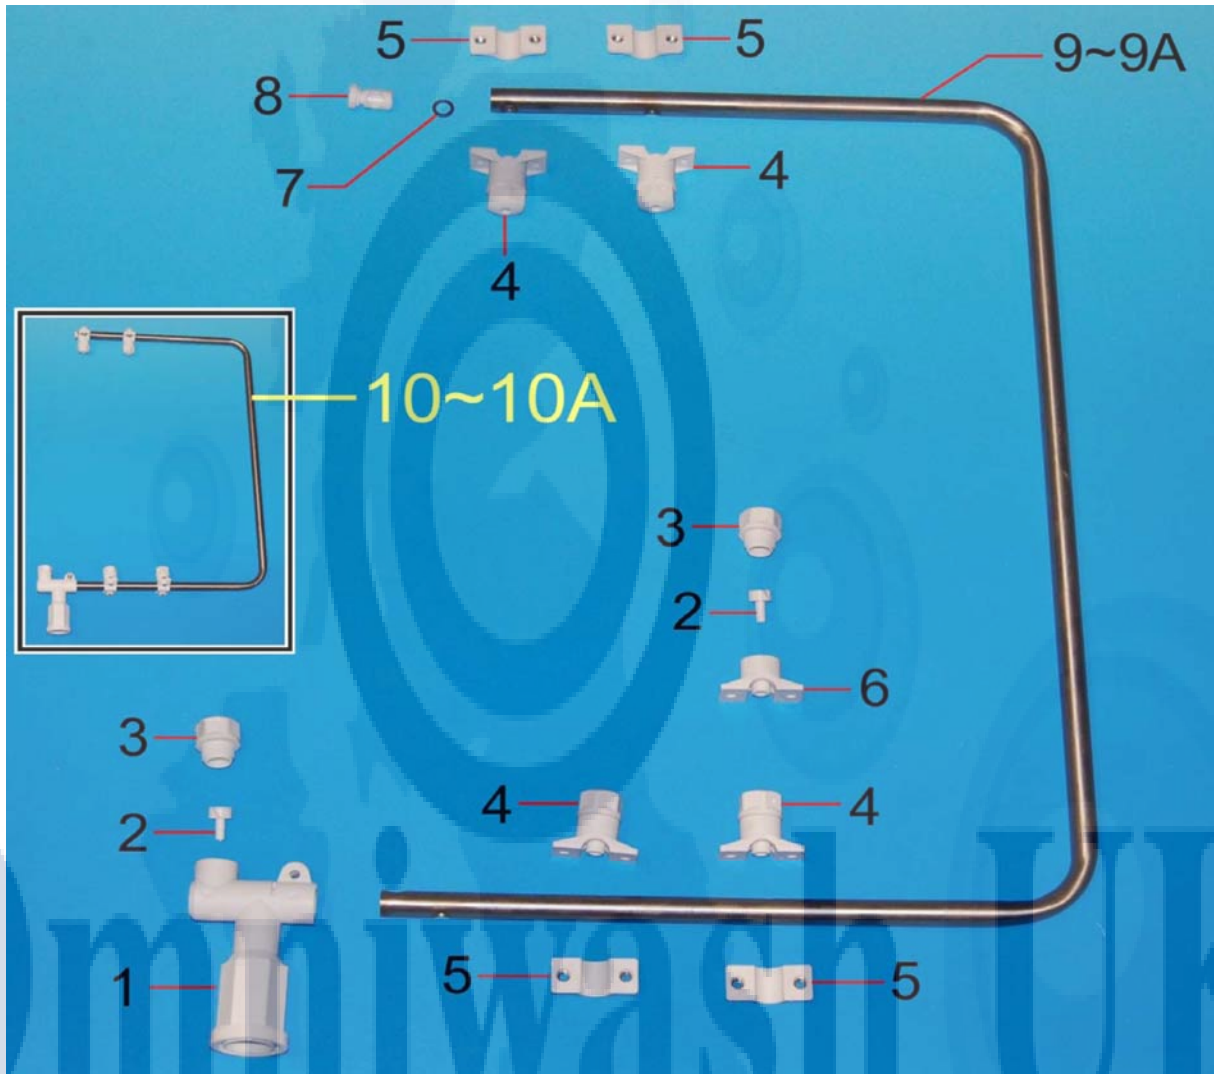

This guide is for informational purposes only. Omniwash UK makes no warranties or guarantees, express, implied or statutory, as to the information in this document.

FIXED RINSE ARM

Item No.	Product Code	Description
1	GR019ANTB	Rinse arm upper support
2	GR021B	Rinse jet spinner
3	GR020B	Rinse jet
4	GR019BBCOMP	Rinse jet clamp assembly
5	GR019DB	Rinse jet rear clamp
6	GR019BB	Rinse jet base
7	OR106	O ring 106
8	GR019GB	Rinse arm plug
9	GR119C	Steel rinse tube
9A	GR1A19C	Steel rinse tube, tall model
10	GR119INB	Steel rinse tube assembly, mod.1
10A	GR1A19INB	Steel rinse tube assembly, tall model