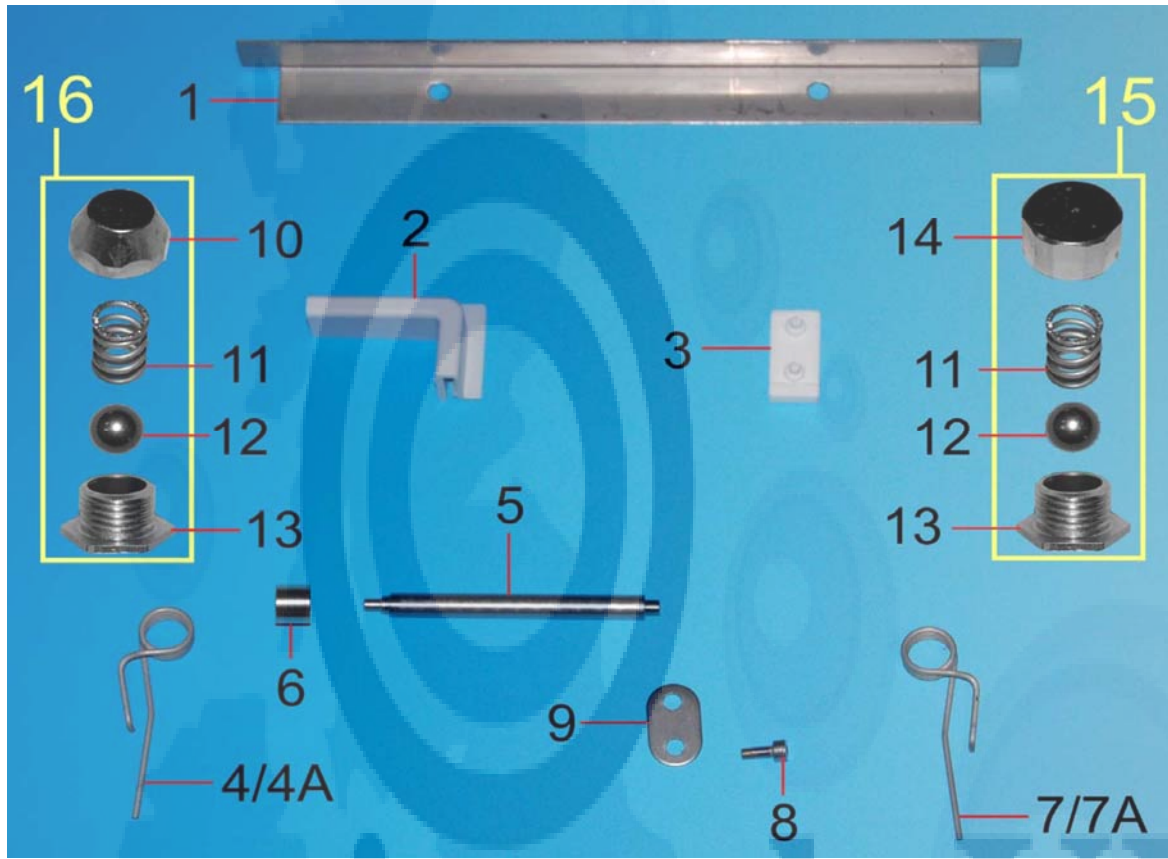

This guide is for informational purposes only. Omniwash UK makes no warranties or guarantees, express, implied or statutory, as to the information in this document.

HANDLES

Item No.	Product Code	Description
1	AM010R	Handle, Stainless steel, angled section
2	AM010F	Handle, Stainless steel, round section
3	AM010PA	Handle, black, thru grip, angled.
4	AM010PC	Handle, black, closed grip, curved
5	AM010SW	Handle, black, thru grip, double curved
6	AM010SMH	Handle backplate, rectangular
7	AM010SIM	Handle, blue, closed grip, rectangular
8	AM010MD25	Handle, blue, thru grip, oval
9	AM010CD25	Handle backplate, blue, oval
10	AM010MD25GR	Handle, grey, thru grip, oval
11	AM010CD25GR	Handle backplate, grey, oval
12	AM010PAGR	Handle, grey, thru grip, angled
13	VVSP6100	Screw, door handle fixing
14	OR106	O-Ring, door handle screw
15	VD6I	Nut, M6

This guide is for informational purposes only. Omniwash UK makes no warranties or guarantees, express, implied or statutory, as to the information in this document.

DOOR ATTACHMENTS

Item No.	Product Code	Description
1	GMDP1	Door deflector
2	AM014B	Plastic corner guard
3	AMPCP	Door stop
4	AMMP1DX	Door spring, RH
4A	AMMP1A2DX	Door spring, RH
5	AM112NTM	Door pin
6	AM012M	Door pin spacer
7	AMMP1SX	Door spring, LH
7A	AMMP1A2SX	Door spring, LH
8	VVEI410I	Screw, 4x10 mm
9	AM0PFPPM	Pin security plate
10	AM011AR	Ball catch nut, round corners tank
11	AM011C	Ball catch spring
12	AM011D	Ball catch ball
13	AM011E	Ball catch seat
14	AM011A	Ball catch nut
15	AM011	Door ball catch assembly
16	AM011R	Door ball catch assembly, round corners